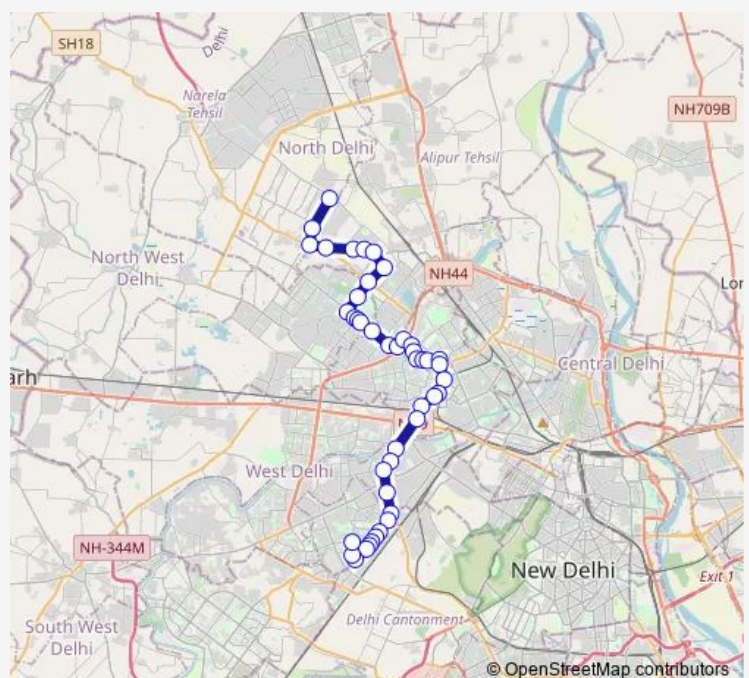

Thursday 05:40-23:20

Friday 05:40-23:20

Saturday 05:40-23:20

Sunday 05:40-23:20

Route info

Direction: Rohini Sec-27 Temple

Stops: 44

Trip Duration: 1 hour 42 min