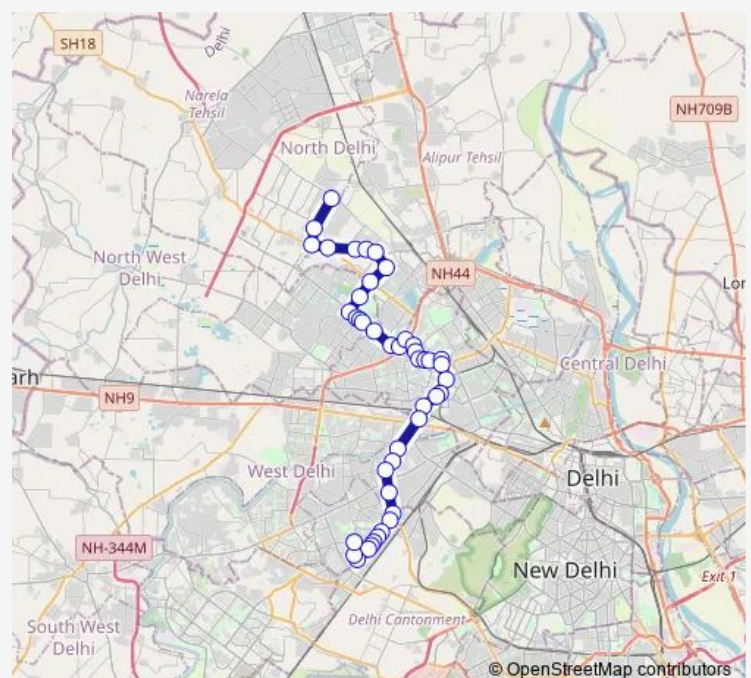

Thursday 05:40-23:20

Friday 05:40-23:20

Saturday 05:40-23:20

Sunday 05:40-23:20

Route info

Direction: Rohini Sec-27 Temple

Stops: 44

Trip Duration: 1 hour 42 min