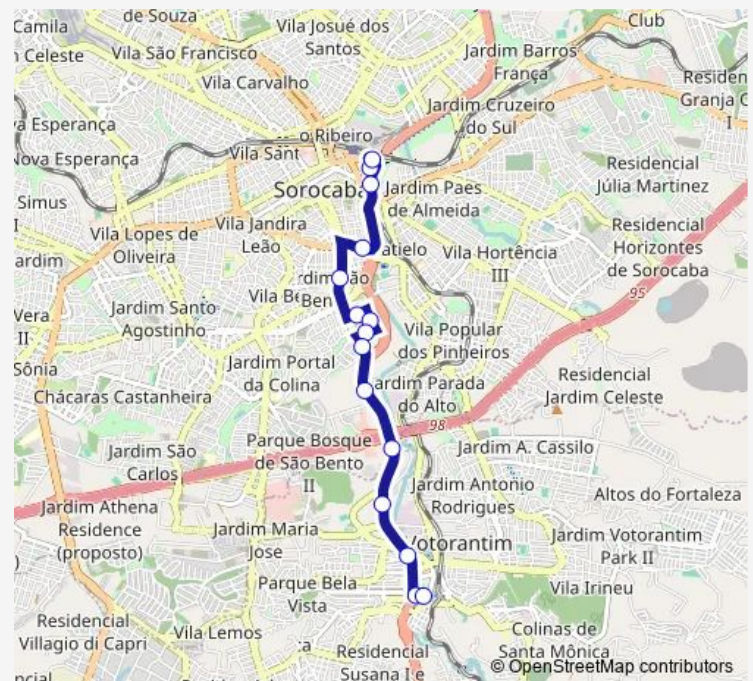

Avenida Dom Aguirre, Centro

Avenida Presidente Juscelino Kubitschek de Oliveira, 112

Avenida Comendador Pereira Inácio, 350-500

Rua Marechal Costa e Silva, 120

Rua Salvador Tolezano, 240-286

Rua Jorge Mendes, 113

Avenida Vereador Newton Vieira Soares, 42

Avenida Vereador Newton Vieira Soares, 295

Route schedule

Rua Doutor Paula Souza, 361 — Avenida Vereador Newton Vieira Soares, 295

Monday 06:45-12:15

Tuesday 06:45-12:15

Wednesday 06:45-12:15

Thursday 06:45-12:15

Friday 06:45-12:15

Saturday —

Sunday —

Route info

Direction: Rua Doutor Paula Souza, 361

Stops: 15

Trip Duration: 0 hour 44 min

6305DV1 — Votorantim (Centro) /

6305DV1 Bus time schedules and route maps are available in an offline PDF at busmaps.com. Use the busmaps.com website to see live bus times, train schedule or subway schedule, and step-by-step directions for all public transit in Sorocaba