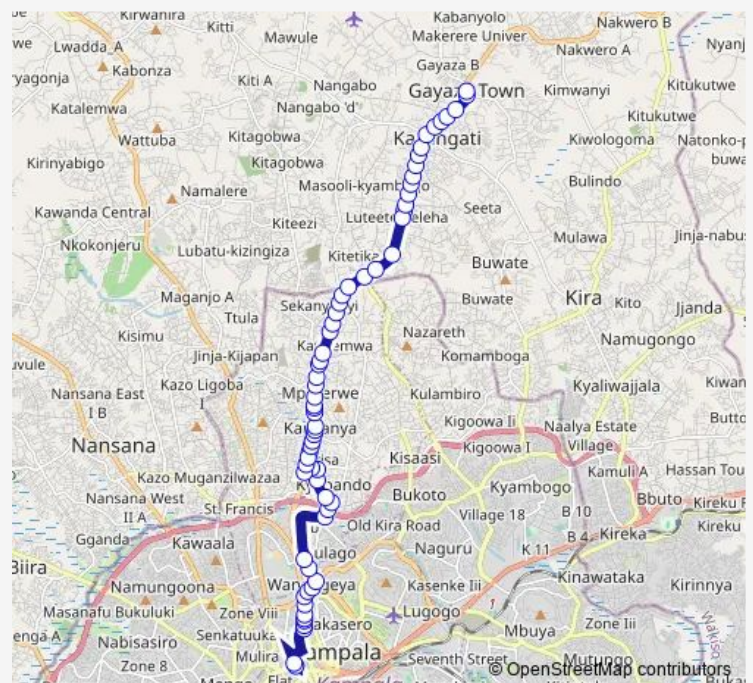

Glorious Nursery School

Winterland Primary School

Erisa House

Route schedule

Shree Gopal Limited (Martin Rd) — Gayaza Park

Monday 06:30-19:00

Tuesday 06:30-19:00

Wednesday 06:30-19:00

Thursday 06:30-19:00

Friday 06:30-19:00

Saturday 06:30-19:00

Sunday 06:30-19:00

Route info

Direction: Shree Gopal Limited (Martin Rd)

Stops: 64

Trip Duration: 1 hour 31 min