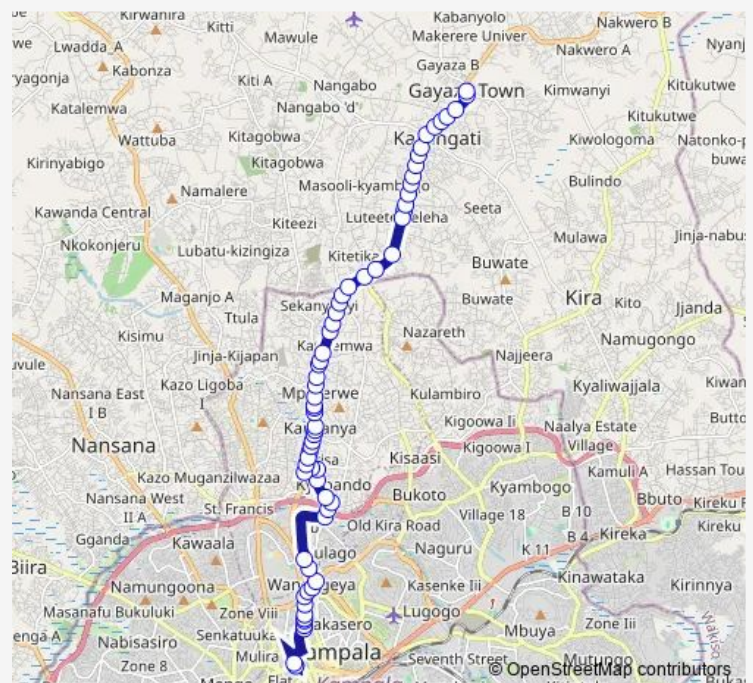

### Route schedule

Shree Gopal Limited (Martin Rd) — Gayaza Park

Monday 06:30-19:00

Tuesday 06:30-19:00

Wednesday 06:30-19:00

Thursday 06:30-19:00

Friday 06:30-19:00

Saturday 06:30-19:00

### Route info

Direction: Shree Gopal Limited (Martin Rd)

Stops: 64

Trip Duration: 1 hour 26 min

Ic049 — Gayaza Taxi Park-New Taxi Park

Mambule

Kyebando Boda Boda

Lwakataka