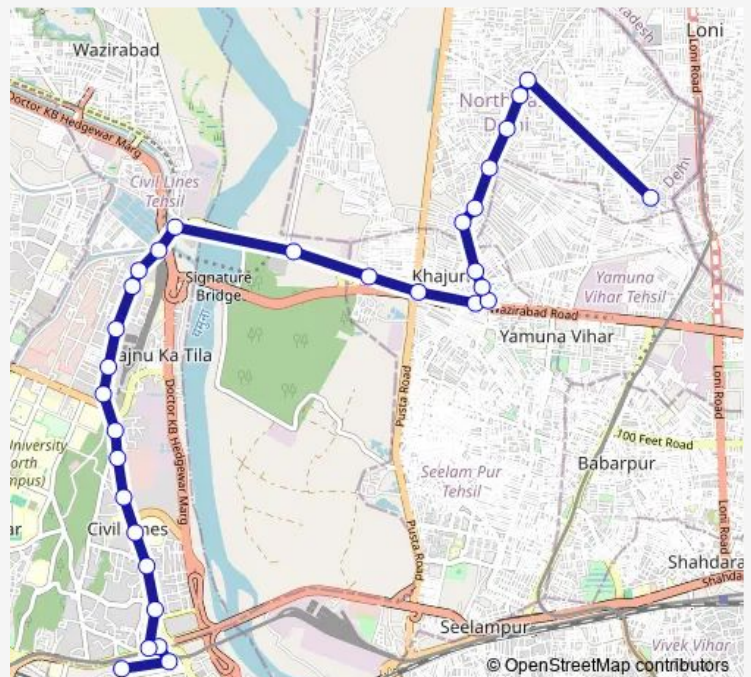

Timarpur

Balak Ram Hospital

Police Station Timarpur

Nehru Vihar Crossing

Wazirabad Crossing

Gurudwara Nanaksar

Rajeev Nagar (Wazirabad Road)

Khajuri

### Route schedule

Mori Gate Terminal — Johri Pur

Monday 08:00-18:00

Tuesday 08:00-18:00

Wednesday 08:00-18:00

Thursday 08:00-18:00

Friday 08:00-18:00

Saturday 08:00-18:00

### Route info

Direction: Mori Gate Terminal

Stops: 31

Trip Duration: 0 hour 57 min

■ 248up

Chand Bagh

Chandu Nagar

Tukhmir Pur