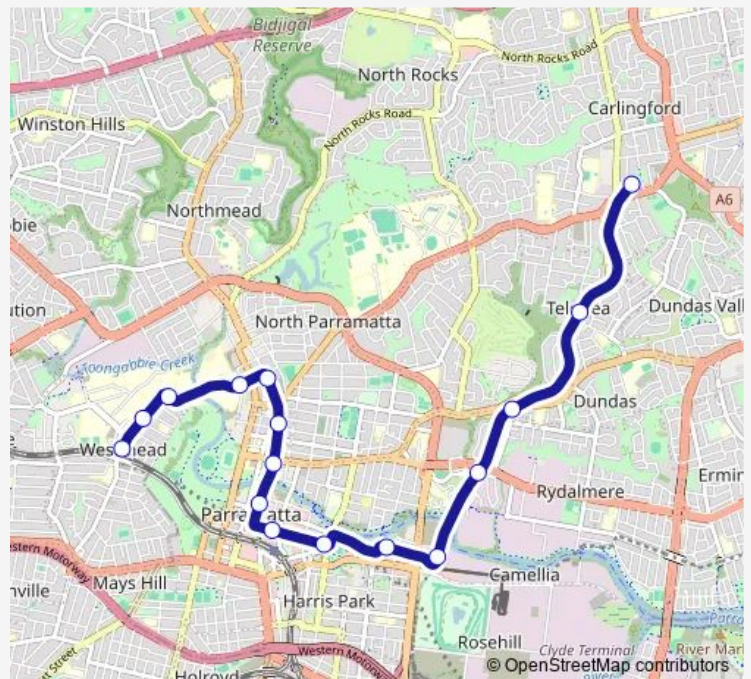

Fennell Street Light Rail

Benaud Oval Light Rail

Ngara Light Rail

Childrens Hospital Light Rail

Westmead Hospital Light Rail

Westmead Light Rail

Route schedule

Carlingford Light Rail — Westmead Light Rail

Monday 04:58-01:00⁺¹

Tuesday 05:08-01:00⁺¹

Wednesday 05:08-01:00⁺¹

Thursday 05:08-01:00⁺¹

Friday 05:08-01:00⁺¹

Saturday 04:58-23:24

Sunday 04:58-23:24

Route info

Direction: Carlingford Light Rail

Stops: 16

Trip Duration: 0 hour 31 min

■ L4 — L4 Westmead and Carlingford Line

Direction

Carlingford Light Rail — Westmead Light Rail

16 stops

[Open route schedule](#)