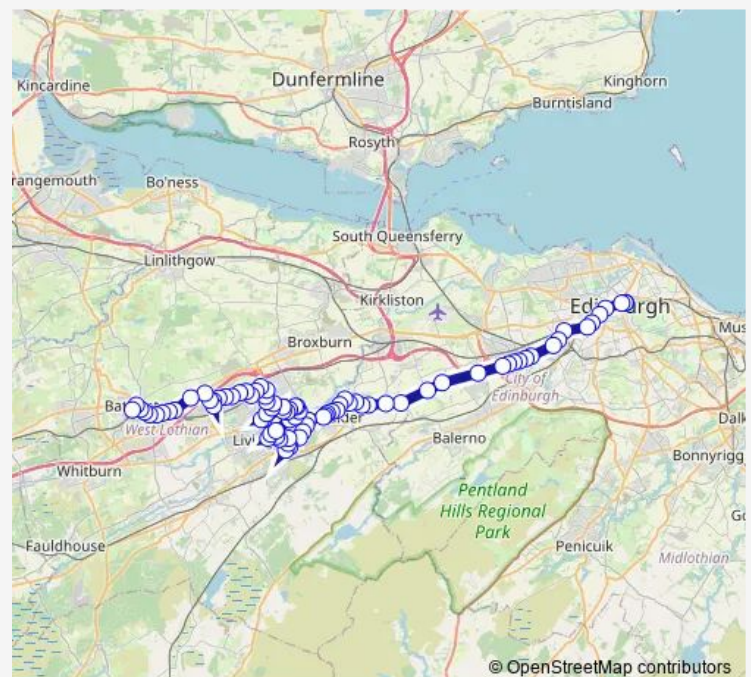

Thursday 04:56-22:30

Friday 04:56-22:30

Saturday 05:12-22:30

Sunday 05:54-22:30

Route info

Direction: Morrisons supermarket

Stops: 88

Trip Duration: 1 hour 57 min

■ X27

BusMaps

Knightsridge Road

Carmondean Primary School

Camps Rigg

Sutherland Way

Nicholson Way

Logan Way

Friday 05:42-22:55

Saturday 05:45-22:55

Sunday 06:20-22:55

Route info

Direction: St Andrew's House

Stops: 84

Trip Duration: 1 hour 55 min

Calderwood Mobility Hub