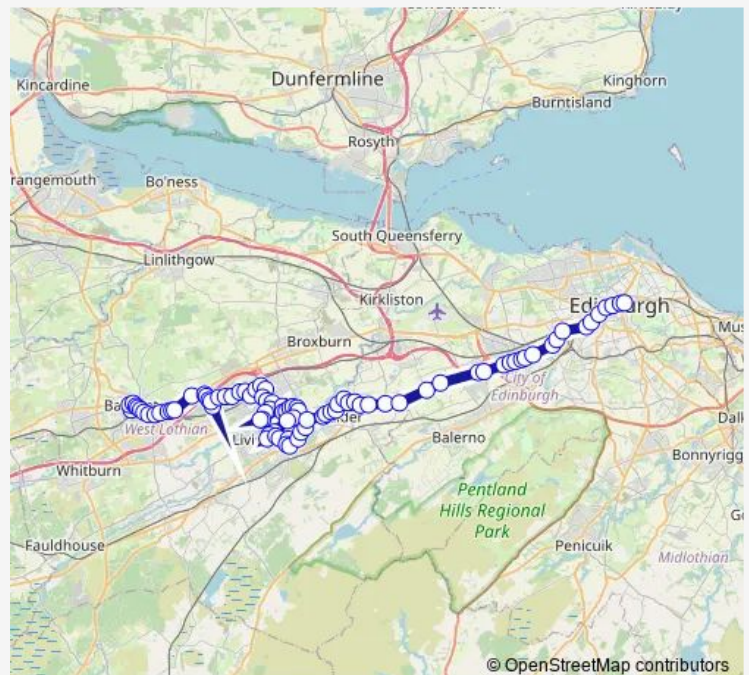

### Direction

Morrisons supermarket — St Andrew's House

88 stops

[Open route schedule](#)

Morrisons supermarket

Gardners Lane

St David's House

Railway Station

### Route schedule

Morrisons supermarket — St Andrew's House

Monday 04:56-22:30

Tuesday 04:56-22:30

Wednesday 04:56-22:30

Thursday 04:56-22:30

Friday 04:56-22:30

Saturday 05:12-22:30

### Route info

Direction: Morrisons supermarket

Stops: 88

Trip Duration: 1 hour 54 min

■ X27

BusMaps

Knightsridge Road

Carmondean Primary School

## Route info

Direction: St Andrew's House

Stops: 83

Trip Duration: 1 hour 55 min

Calderwood Mobility Hub

Shiel Lane

Calderwood

St Theresa's Church