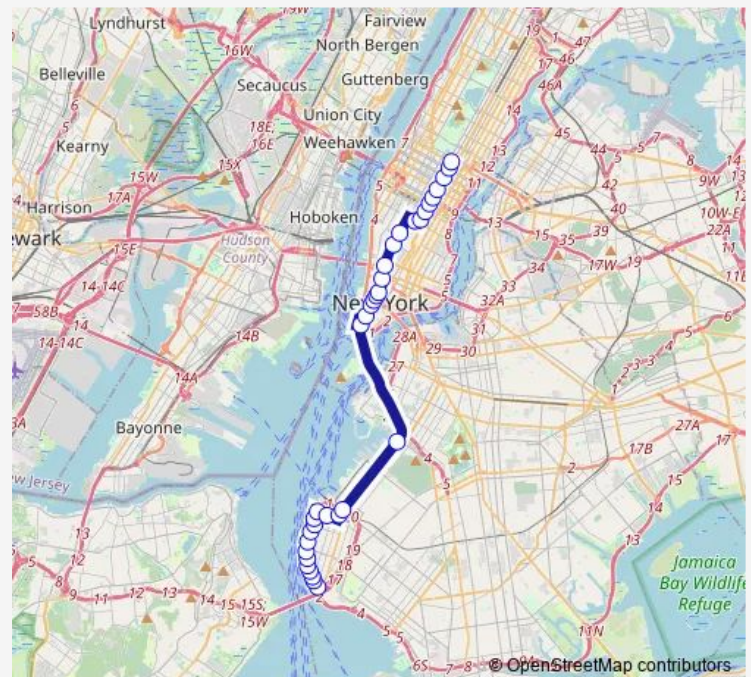

Church ST/Fulton St

Church ST/Park Pl

Church ST/Chambers St

Route schedule

Shore RD/4 Av — E 57 ST/Madison Av

Monday 05:16-16:50

Tuesday 05:16-16:50

Wednesday 05:16-16:50

Thursday 05:16-16:50

Friday 05:16-16:50

Saturday 06:00-21:00

Sunday 07:00-20:00

Route info

Direction: Shore RD/4 Av

Stops: 35

Trip Duration: 1 hour 9 min

X27 — Bay Ridge - Manhattan Express

Church ST/Duane St

6 AV /Lispenard St

6 AV/Spring St

6 AV/ Waverly Pl

6 AV/ W 13 St

W 23 ST/5 Av

Madison AV/E 25 St

Saturday 07:15-22:15

Sunday 08:15-21:15

Route info

Direction: E 57 ST/Madison Av

Stops: 38

Trip Duration: 0 hour 56 min

Shore RD/BAY Ridge Pkwy

Shore RD/79 St