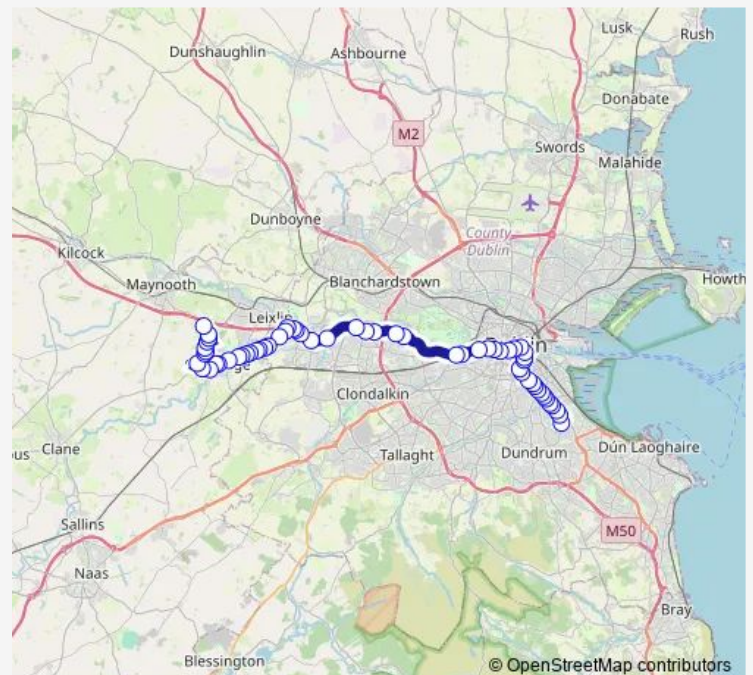

Bus X27 Salesian College - Aghards Rd - Ucd

[Go to website](#)

Direction

Salesian College — Embassy of Malta

46 stops

[Open route schedule](#)

- Salesian College
- Crodaun Forest Park
- Thornhill
- Ash Grove
- Willowbrook Park
- Willowbrook Lawns
- Oldtown Road
- Church Road
- Priory Square
- Oakleigh
- Priory Lodge
- English Row
- Riverview
- Donacumper Cemetery
- Ballyoulster
- The Orchard
- Celbridge Park
- Coneyburrow
- Backweston
- Backweston Park
- Dept of Agriculture

Route schedule

Salesian College — Embassy of Malta

Monday	06:40
Tuesday	06:40
Wednesday	06:40
Thursday	06:40
Friday	06:40
Saturday	—
Sunday	—

Route info

Direction: Salesian College

Stops: 46

Trip Duration: 1 hour 30 min

X27 — Salesian College - Aghards Rd - Ucd

Weston

Weston Aerodrome

Weston Estate

Liffey Valley Golf

Tandy's Lane

Vesey Park

Hermitage Bridge

Liffey Valley Sc

Kennelsfort Road

The Oval

Memorial Gardens

South Circular Road

Heuston Station

Sarsfield Quay

Arran Quay