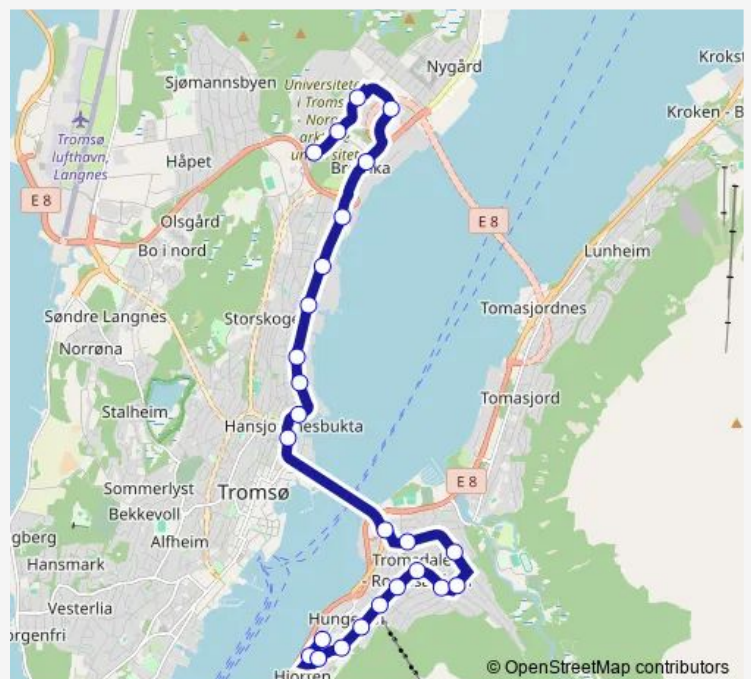

### Route schedule

Breivika — Tromsdalen skole

Monday 15:05-16:05

Tuesday 15:05-16:05

Wednesday 15:05-16:05

Thursday 15:05-16:05

Friday 15:05-16:05

Saturday —

### Route info

Direction: Breivika

Stops: 27

Trip Duration: 0 hour 30 min

X27 — Direkterute Solligården

Risøyvegen

Ecornsenteret

Gausdalsvegen