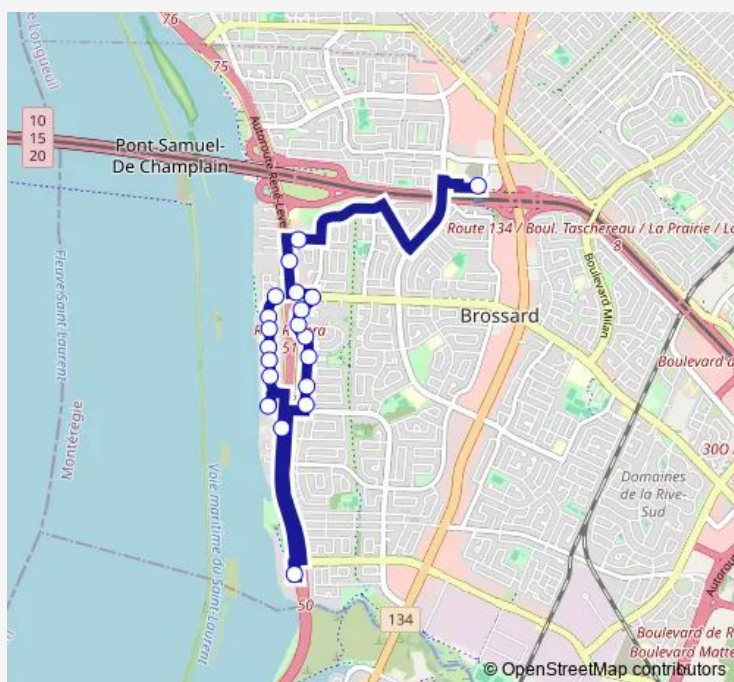

Communal Taxi Service T48 Taxi - Terminus Panama - Marie-Victorin

[Go to website](#)

Direction

Terminus Panama — boul. du Saint-Laurent et Saint-Maurice

4 stops

[Open route schedule](#)

Terminus Panama

Turenne et boul. Marie-Victorin

boul. Marie-Victorin et civique 7680

boul. du Saint-Laurent et Saint-Maurice

Route schedule

Terminus Panama — boul. du Saint-Laurent et Saint-Maurice

Monday	06:31-01:00 ⁺¹
Tuesday	09:30-01:00 ⁺¹
Wednesday	09:30-01:00 ⁺¹
Thursday	09:30-01:00 ⁺¹
Friday	09:30-01:00 ⁺¹
Saturday	06:31-00:31 ⁺¹
Sunday	06:31-00:31 ⁺¹

Route info

Direction: Terminus Panama

Stops: 4

Trip Duration: 0 hour 10 min

Direction

Terminus Panama — boul. du Saint-Laurent et Saint-Maurice

4 stops

[Open route schedule](#)

Tuesday 06:30-19:00

Wednesday 06:30-19:00

Thursday 06:30-19:00

Friday 06:30-19:00

Saturday —

Sunday —

Route info

Direction: Terminus Panama