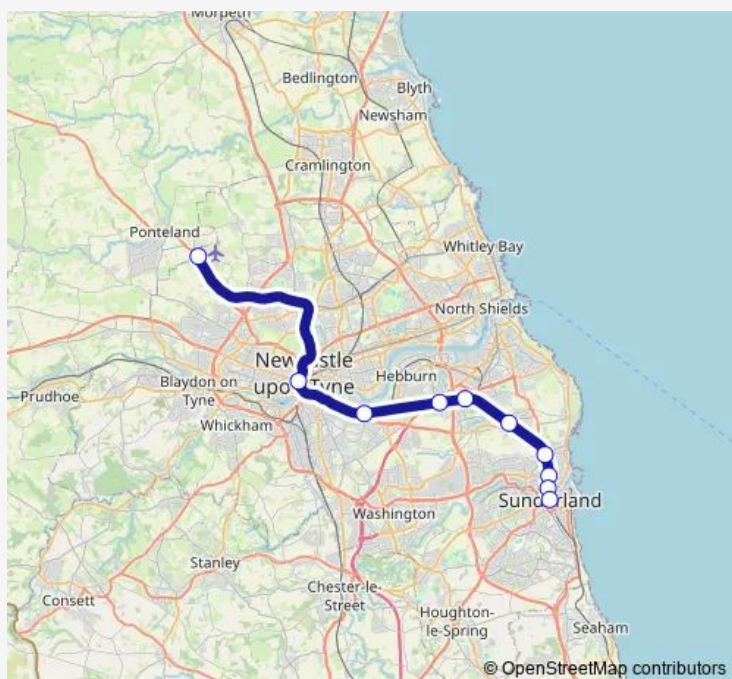

Metro Tyne and Wear Metro Sunderland - Newcastle Airport Metro Station

Go to website

Direction

Sunderland — Newcastle Airport Metro Station

10 stops

[Open route schedule](#)

- Sunderland
- St Peters
- Stadium of Light
- Seaburn
- East Boldon
- Brockley Whins
- Fellgate Metro
- Heworth
- Newcastle Rail Station
- Newcastle Airport Metro Station

Route schedule

Sunderland — Newcastle Airport Metro Station

Monday	05:50-23:02
Tuesday	05:50-23:02
Wednesday	05:50-23:02
Thursday	05:50-23:02
Friday	05:50-23:02
Saturday	05:52-02:48 ⁺¹
Sunday	07:13-23:02

Route info

Direction: Sunderland

Stops: 10

Trip Duration: 0 hour 58 min

Tyne and Wear Metro — Newcastle Airport Metro Station - Sunderland

Direction

Newcastle Airport Metro Station — Sunderland

10 stops

Route info

Direction: Newcastle Airport Metro Station

Stops: 10

Trip Duration: 0 hour 55 min

Tyne and Wear Metro Metro time schedules and route maps are available in an offline PDF at busmaps.com. Use the busmaps.com website to see live bus times, train schedule or subway schedule, and step-by-step directions for all public transit in Sunderland