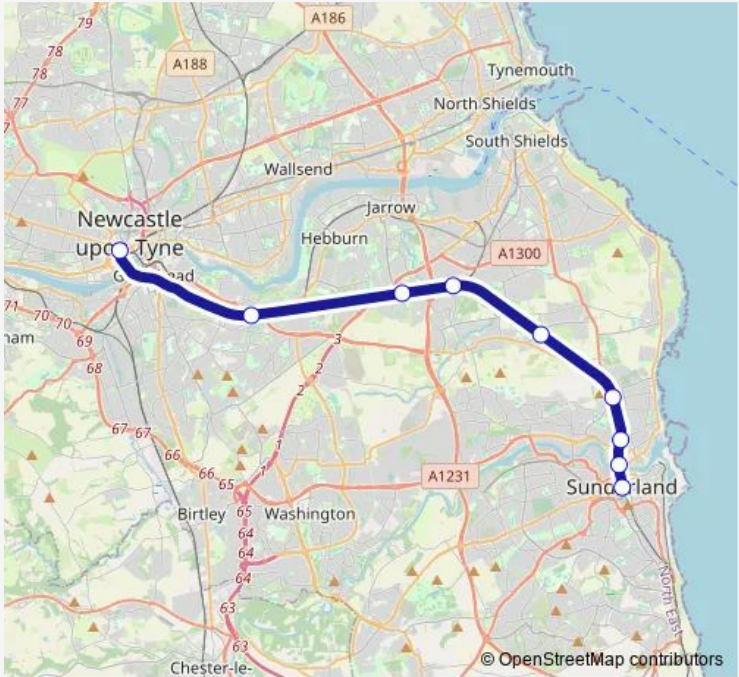

Metro Tyne and Wear Metro Sunderland - Newcastle Rail Station

[Go to website](#)

Direction
 Newcastle Rail Station — Sunderland

9 stops

[Open route schedule](#)

- Newcastle Rail Station
- Heworth
- Fellgate Metro
- Brockley Whins
- East Boldon
- Seaburn
- Stadium of Light
- St Peters
- Sunderland

Route schedule
 Newcastle Rail Station — Sunderland

Monday	05:13-06:40
Tuesday	05:13-06:40
Wednesday	05:13-06:40
Thursday	05:13-06:40
Friday	05:13-06:40
Saturday	05:15-06:18
Sunday	06:19-09:20

Route info

Direction: Newcastle Rail Station

Stops: 9

Trip Duration: 0 hour 29 min

Direction

Sunderland — Newcastle Rail Station

9 stops

[Open route schedule](#)

Sunderland

Stops: 9

Trip Duration: 0 hour 28 min

Tyne and Wear Metro Metro time schedules and route maps are available in an offline PDF at [busmaps.com](#). Use the [busmaps.com](#) website to see live bus times, train schedule or subway schedule, and step-by-step directions for all public transit in Sunderland