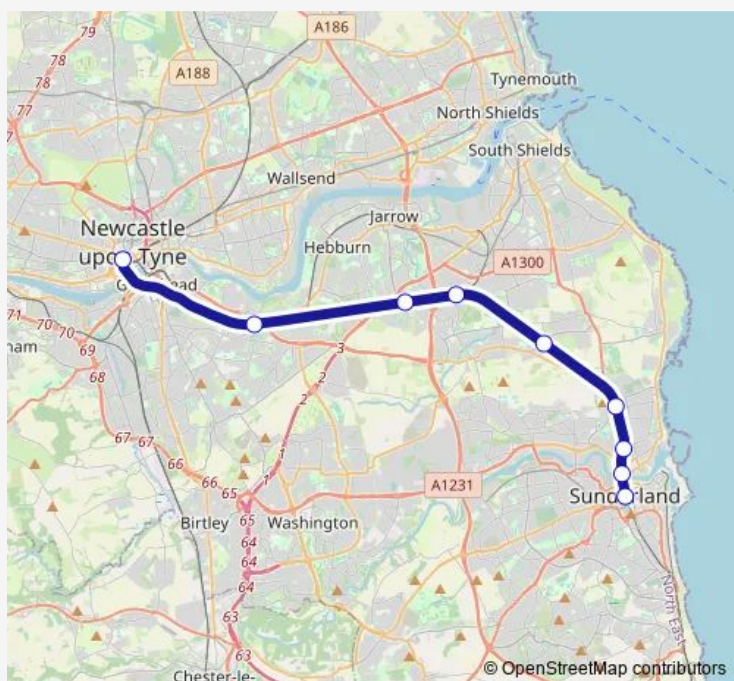

Metro Tyne and Wear Metro Sunderland - Newcastle Rail Station

[Go to website](#)

Direction

Newcastle Rail Station — Sunderland

9 stops

[Open route schedule](#)

Newcastle Rail Station

Heworth

Newcastle Rail Station — Sunderland

Monday	05:13-06:40
Tuesday	05:13-06:40
Wednesday	05:13-06:40
Thursday	05:13-06:40
Friday	05:13-06:40
Saturday	05:15-06:18
Sunday	06:19-09:20

Route info

Direction: Newcastle Rail Station

Stops: 9

Trip Duration: 0 hour 29 min

Direction

Sunderland — Newcastle Rail Station

9 stops

[Open route schedule](#)

Sunderland

St Peters

Stops: 9

Trip Duration: 0 hour 29 min

Tyne and Wear Metro Metro time schedules and route maps are available in an offline PDF at [busmaps.com](#). Use the [busmaps.com](#) website to see live bus times, train schedule or subway schedule, and step-by-step directions for all public transit in Sunderland