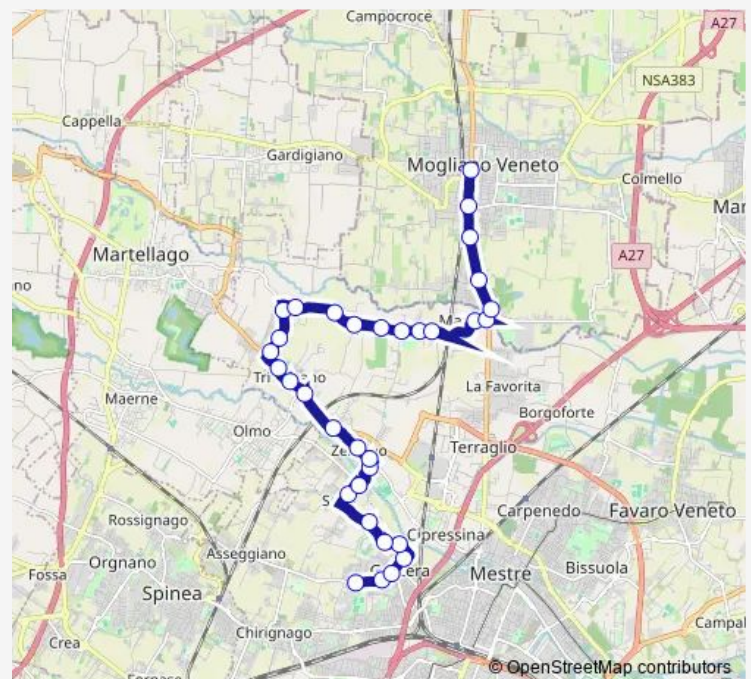

Direction

Asseggiano Volta — Mogliano Centro

33 stops

[Open route schedule](#)

- Asseggiano Volta
- Asseggiano Morin
- Asseggiano Pirano
- Brendole Arsa
- Brendole Promontore
- Brendole Stignano
- Favignana
- Visinoni Selvanese
- Visinoni Comboni
- Visinoni Politi
- Zelarino Chiesa
- Zelarino Municipio
- Zelarino Parolari
- Trivignano Lotto
- Trivignano Gozzoli
- Trivignano centro
- Ca' Lin Castellana
- Ca' Lin Pitagora
- Ca' Lin Gatta
- Gatta Protagora
- Gatta Immacolata

Route schedule

Asseggiano Volta — Mogliano Centro

Monday	13:12
Tuesday	13:12
Wednesday	13:12
Thursday	13:12
Friday	13:12
Saturday	—
Sunday	—

Route info

Direction: Asseggiano Volta

Stops: 33

Trip Duration: 0 hour 31 min

Gatta Santa Lucia

Gatta 90

Gatta Scaramuzza

Gatta Scarante

Gatta Verci

Gatta Pisacane

Gatta Terraglio

Mogliano Marocchesa

Mogliano Marignana

Mogliano Rimini

Mogliano Ronzinella

Mogliano Centro

8/ Bus time schedules and route maps are available in an offline PDF at busmaps.com. Use the busmaps.com website to see live bus times, train schedule or subway schedule, and step-by-step directions for all public transit in Mogliano Veneto