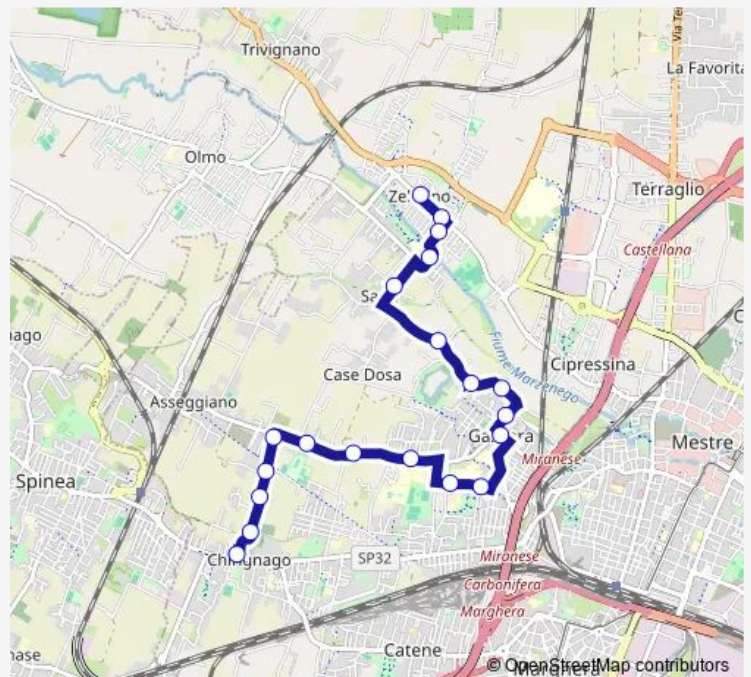

Bus 8/ Zelarino Munaretto - Risorgimento Miranese

[Go to website](#)

Direction

Zelarino Munaretto — Risorgimento Miranese

20 stops

[Open route schedule](#)

- Zelarino Munaretto
- Zelarino Chiesa
- Visinoni Politi
- Visinoni Comboni
- Visinoni Selvanese
- Brendole Favignana
- Brendole Stignano
- Brendole Promontore
- Brendole Arsa
- Gazzera Alta Chiesa
- Mattuglie Dignano
- Mattuglie Perlan
- Asseggiano Volta
- Asseggiano Pendini
- Asseggiano Marzabotto
- Risorgimento Asseggiano
- Risorgimento Carnia
- Risorgimento Sestella
- Risorgimento Cimitero
- Risorgimento Miranese

Route schedule

Zelarino Munaretto — Risorgimento Miranese

Monday	13:30
Tuesday	13:30
Wednesday	13:30
Thursday	13:30
Friday	13:30
Saturday	13:30
Sunday	—

Route info

Direction: Zelarino Munaretto

Stops: 20

Trip Duration: 0 hour 18 min

8/ — Zelarino Munaretto - Risorgimento Miranese

Direction

Risorgimento Miranese — Zelarino Munaretto

18 stops

[Open route schedule](#)

Risorgimento Miranese

Risorgimento Cimitero

Risorgimento Sestella

Route info

Direction: Risorgimento Miranese

Stops: 18

Trip Duration: 0 hour 17 min

8/ Bus time schedules and route maps are available in an offline PDF at busmaps.com. Use the busmaps.com website to see live bus times, train schedule or subway schedule, and step-by-step directions for all public transit in Venice