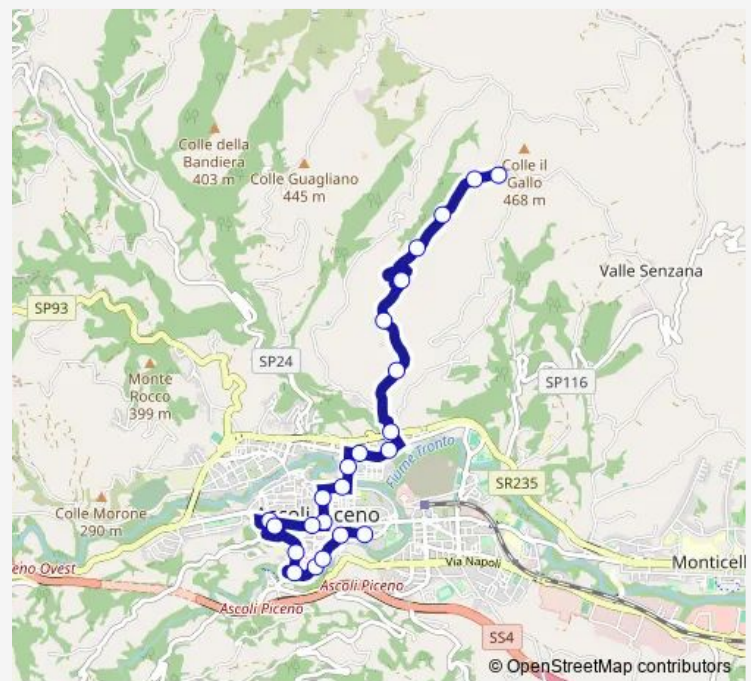

Poliambulatorio - Porta Cartara

Lavatoi - Porta Cartara

Facolta' Architettura - Lungo Castellano

Route schedule

Vallevenere Capolinea — Ascoli Piceno - V.Le DE Gasperi (Jolly)

Monday —

Tuesday —

Wednesday 09:30

Thursday —

Friday —

Saturday 09:30

Sunday —

Route info

Direction: Vallevenere Capolinea

Stops: 23

Trip Duration: 0 hour 15 min

8/ — Vallevenere-Piazza Simonetti-VIA Ricci-Viale DE Gasperi

BusMaps

Lungo Castellano -Scuola Media D'Azeglio

Lungo Castellano - Cinema Piceno

Ascoli Piceno - V.Le DE Gasperi (Jolly)

8/ Bus time schedules and route maps are available in an offline PDF at busmaps.com. Use the busmaps.com website to see live bus times, train schedule or subway schedule, and step-by-step directions for all public transit in Ascoli Piceno