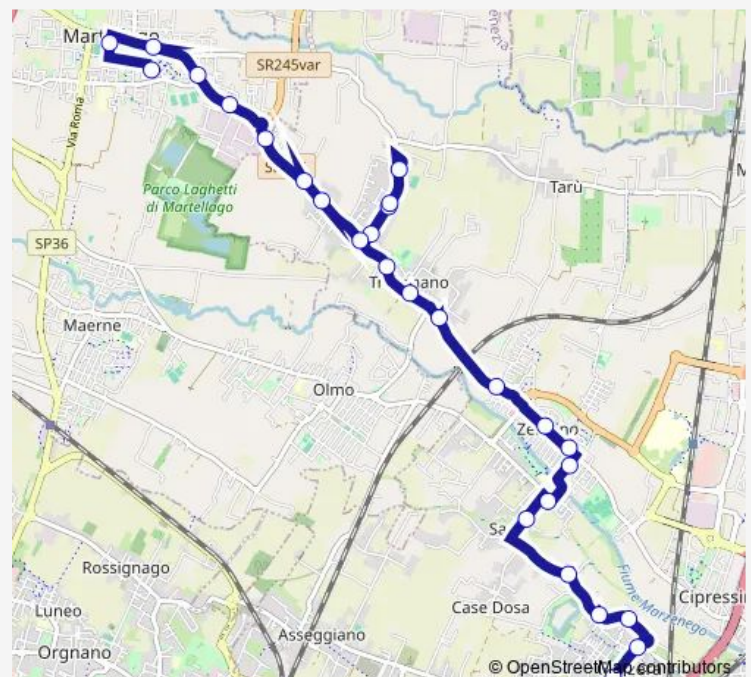

Thursday 16:15

Friday 16:15

Saturday —

Sunday —

Route info

Direction: Mattuglie Perlan

Stops: 29

Trip Duration: 0 hour 30 min