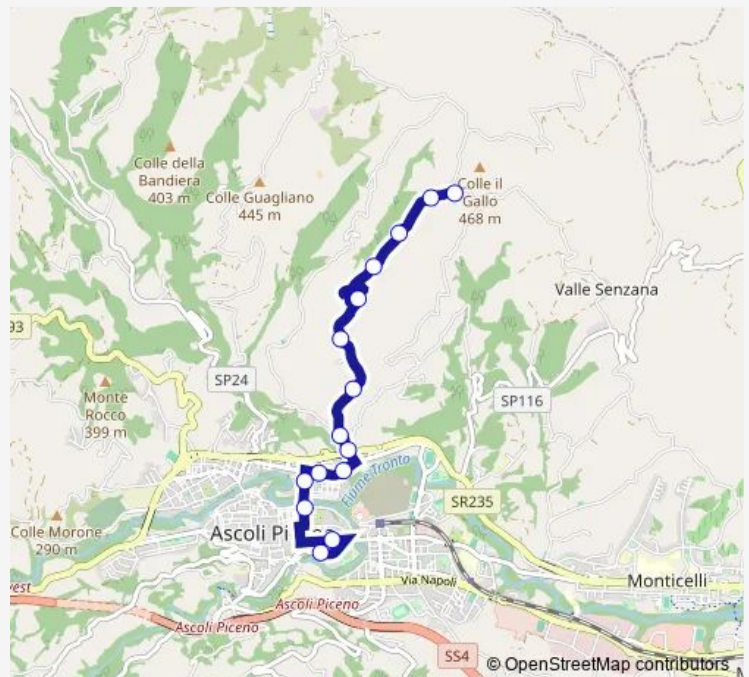

### Route schedule

Ascoli Piceno - V.Le DE Gasperi (Jolly) — Vallevenere  
Capolinea

Monday	—
Tuesday	—
Wednesday	12:30
Thursday	—
Friday	—
Saturday	12:30
Sunday	—

### Route info

Direction: Ascoli Piceno - V.Le DE Gasperi (Jolly)

Stops: 15

Trip Duration: 0 hour 10 min

8/ Bus time schedules and route maps are available in an offline PDF at [busmaps.com](https://busmaps.com). Use the [busmaps.com](https://busmaps.com) website to see live bus times, train schedule or subway schedule, and step-by-step directions for all public transit in Ascoli Piceno