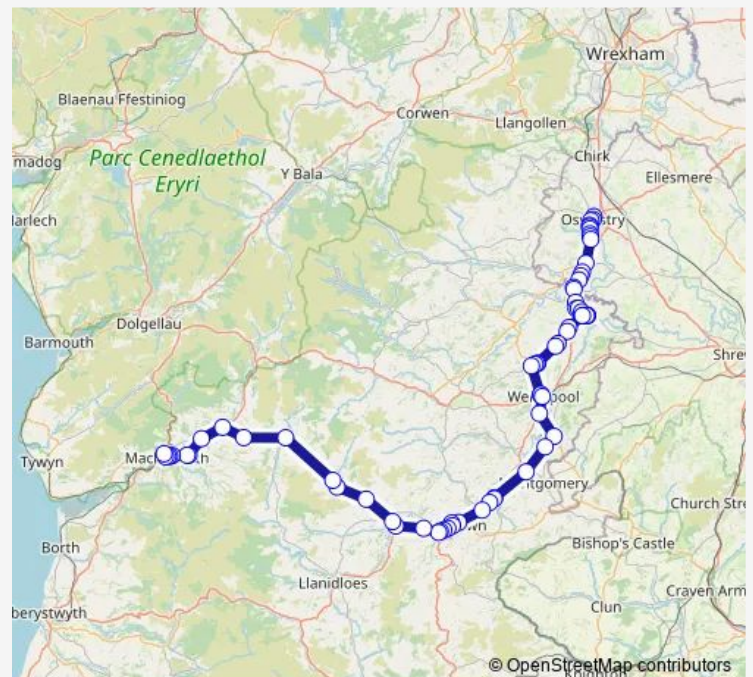

Laburnum Meadows

Crabtree Turning East

Meadow View

Route schedule

Bus Station — Bus Depot

Monday 07:00

Tuesday 07:00

Wednesday 07:00

Thursday 07:00

Friday 07:00

Saturday —

Sunday —

Route info

Direction: Bus Station

Stops: 67

Trip Duration: 2 hour 32 min

T12c

Trawscoed Estate

Orchard Croft

Crabtree Turning West

Horseshoe Inn

Tabernacle Church

Deepcutting

Varchoel Bridge

Wednesday 15:15

Thursday 15:15

Friday 15:15

Saturday —

Sunday —

Route info

Direction: Clock

Stops: 74