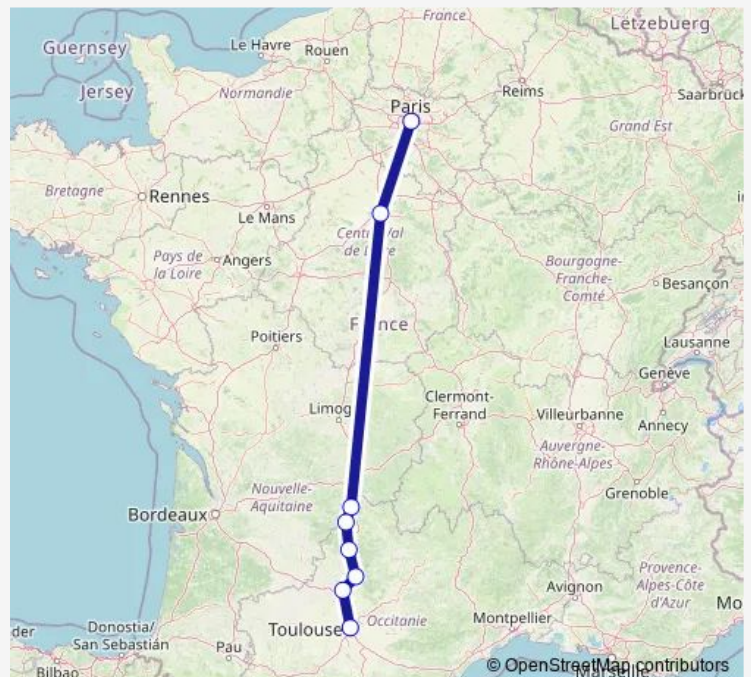

## Rail 555A Paris Austerlitz - Toulouse

[Go to website](#)

### Direction

Toulouse Matabiau — Paris Austerlitz

8 stops

[Open route schedule](#)

Toulouse Matabiau

Montauban Ville Bourbon

Caussade

Cahors

### Route schedule

Toulouse Matabiau — Paris Austerlitz

Monday 19:44

Tuesday 19:44

Wednesday 19:44

Thursday 19:44

Friday 19:44-22:16

Saturday 22:16

### Route info

Direction: Toulouse Matabiau

Stops: 8

Trip Duration: 8 hour 47 min

■ 555A — Paris Austerlitz - Toulouse

**Direction**

Paris Austerlitz — Toulouse Matabiau

8 stops