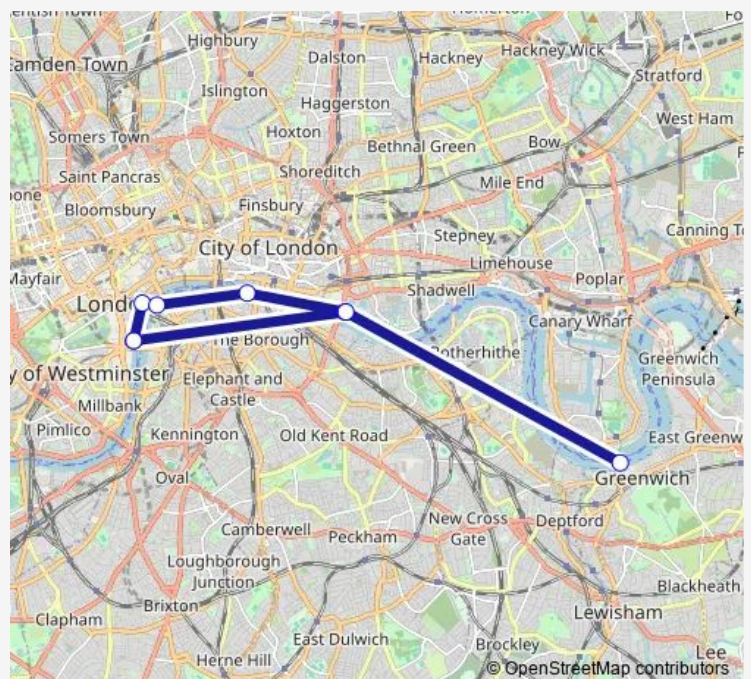

### Direction

Westminster Pier — Westminster Pier

8 stops

[Open route schedule](#)

Westminster Pier

Embankment Pier

Festival Pier

Bankside Pier

Tower Bridge Quay

Greenwich Pier

Tower Bridge Quay

Westminster Pier

### Route schedule

Westminster Pier — Westminster Pier

Monday 10:20-15:40

Tuesday 10:20-15:40

Wednesday 10:20-15:40

Thursday 10:20-15:40

Friday 10:20-15:40

Saturday 10:20-15:40

### Route info

Direction: Westminster Pier

Stops: 8

Trip Duration: 2 hour 10 min

Thames River Sightseeing Ferry time schedules and route maps are available in an offline PDF at [busmaps.com](https://busmaps.com). Use the [busmaps.com](https://busmaps.com) website to see live bus times, train schedule or subway schedule, and step-by-step directions for all public transit in London