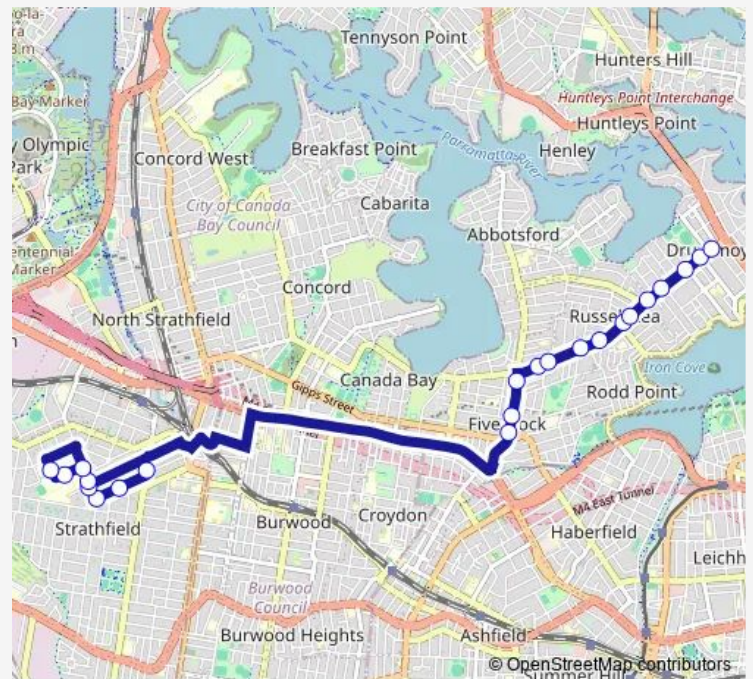

School Bus 635s St Marthas Strathfield to Drummoyne

[Go to website](#)

Direction

Homebush Rd At Churchill Av — Lyons Rd After Bayswater St

22 stops

[Open route schedule](#)

Homebush Rd At Churchill Av

28 Oxford Rd

Oxford Rd Opp Heyde Av

Heyde Av At Albert Rd

Dickson St After Albert Rd

Dickson St Opp Inveresk Park

Merley Rd Before Francis St

St Patrick's College, Francis St, Stand C

Great North Rd Opp Club Five Dock Rsl

Five Dock Shops, Great North Rd

Great North Rd Before Lyons Rd

Storey Park, Lyons Rd

Lyons Rd Before Pine Av

Lyons Rd At Myalora St

Lyons Rd Opp Lamrock Av

Lyons Rd At Mons St

Lyons Rd At Tait Lane

Lyons Rd At Byrne Av

Lyons Rd At Gipps St

Lyons Rd At Thompson St

Lyons Rd Opp Tranmere St

Route schedule

Homebush Rd At Churchill Av — Lyons Rd After Bayswater St

Monday 15:20

Tuesday 15:20

Wednesday 15:20

Thursday 15:20

Friday —

Saturday —

Sunday —

Route info

Direction: Homebush Rd At Churchill Av

Stops: 22

Trip Duration: 0 hour 45 min