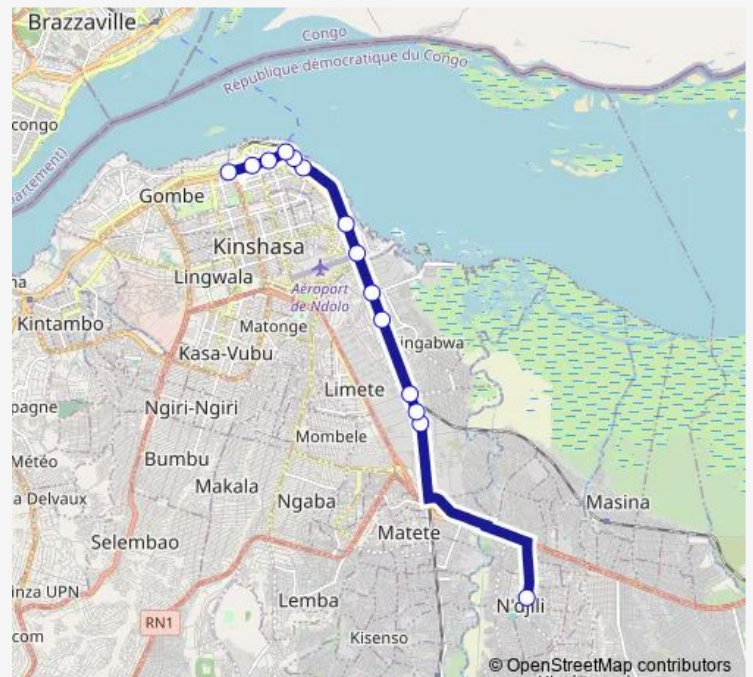

Wednesday 07:55

Thursday 07:55

Friday 07:55

Saturday —

Sunday —

Route info

Direction: Inconnu

Stops: 14

Trip Duration: 0 hour 40 min

■ Ndjili st Therese_TO _ Gare centrale Sabena

Direction

Unknown — Unknown

10 stops

[Open route schedule](#)

Unknown

Unknown

Thursday 08:40

Friday 08:40

Saturday —

Sunday —

Route info

Direction: Inconnu

Stops: 21

Trip Duration: 0 hour 36 min