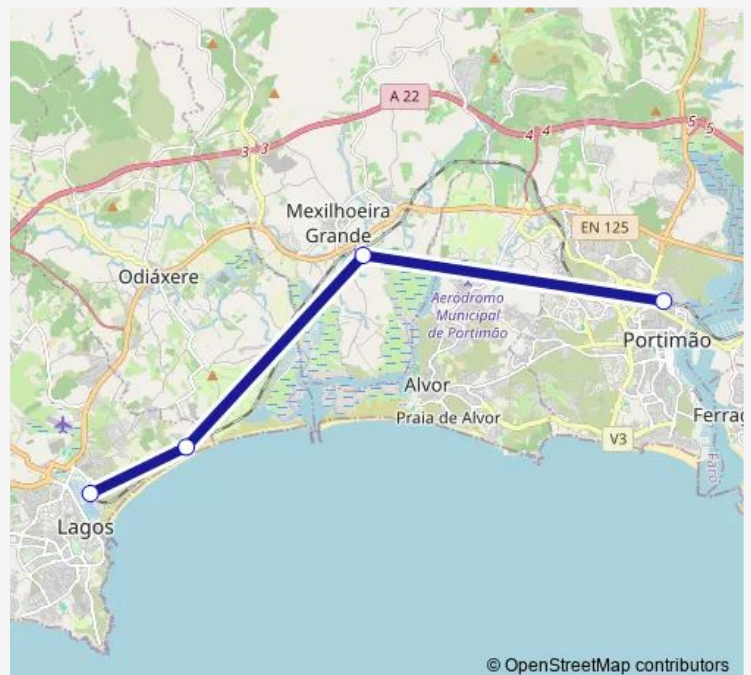

### Direction

Lagos — Portimao

4 stops

[Open route schedule](#)

Lagos

Meia Praia

Mexilhoeira Grande

Portimao

### Route schedule

Lagos — Portimao

Monday	09:03
Tuesday	09:03
Wednesday	09:03
Thursday	09:03
Friday	09:03
Saturday	—
Sunday	—

### Route info

Direction: Lagos

Stops: 4

Trip Duration: 0 hour 20 min

R

## Direction

Portimao — Lagos

4 stops

[Open route schedule](#)

Portimao

Mexilhoeira Grande

Meia Praia

Lagos