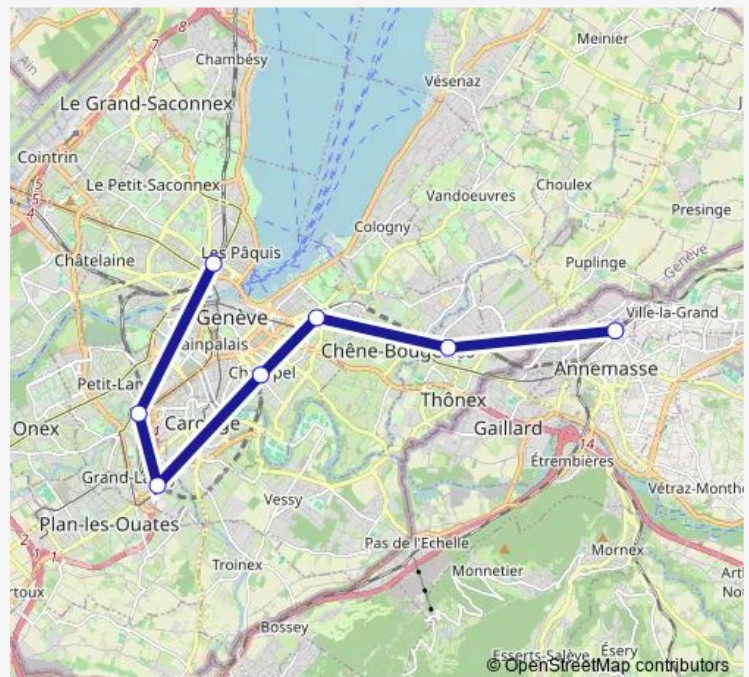

Rail R L4

[Go to website](#)

Direction

Annemasse — Genève

7 stops

[Open route schedule](#)

Annemasse

Chêne-Bourg

Genève-Eaux-Vives

Genève-Champel

Lancy-Bachet

Lancy-Pont-Rouge

Genève

Route schedule

Annemasse — Genève

Monday —

Tuesday —

Wednesday —

Thursday —

Friday —

Saturday 23:20

Sunday —

Route info

Direction: Annemasse

Stops: 7

Trip Duration: 0 hour 23 min

R — L4

Direction

Genève — Annemasse

7 stops

[Open route schedule](#)

Genève