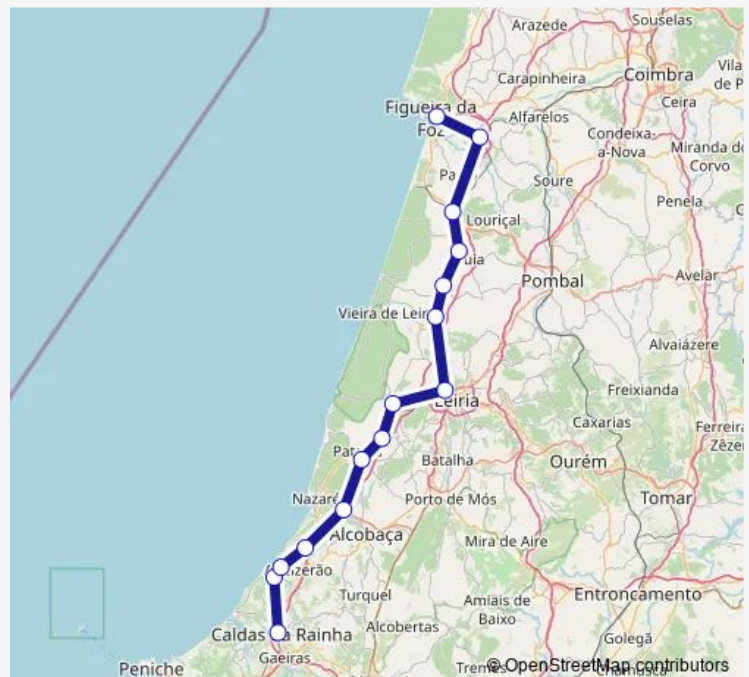

Rail R

[Go to website](#)

Direction

Caldas da Rainha — Figueira da Foz

15 stops

[Open route schedule](#)

Caldas da Rainha

Salir do Porto

Sao Martinho do Porto

Famalicao da Nazare

Valado - Nazare - Alcobaca

Pataias

Martinganca - Maceira

Marinha Grande

Leiria

Monte Real

Monte Redondo

Guia

Lourical

Bifurcacao de Lares

Figueira da Foz

Route schedule

Caldas da Rainha — Figueira da Foz

Monday 14:20

Tuesday 14:20

Wednesday 14:20

Thursday 14:20

Friday 14:20

Saturday 14:20

Sunday 14:20

Route info

Direction: Caldas da Rainha

Stops: 15

Trip Duration: 1 hour 41 min

R