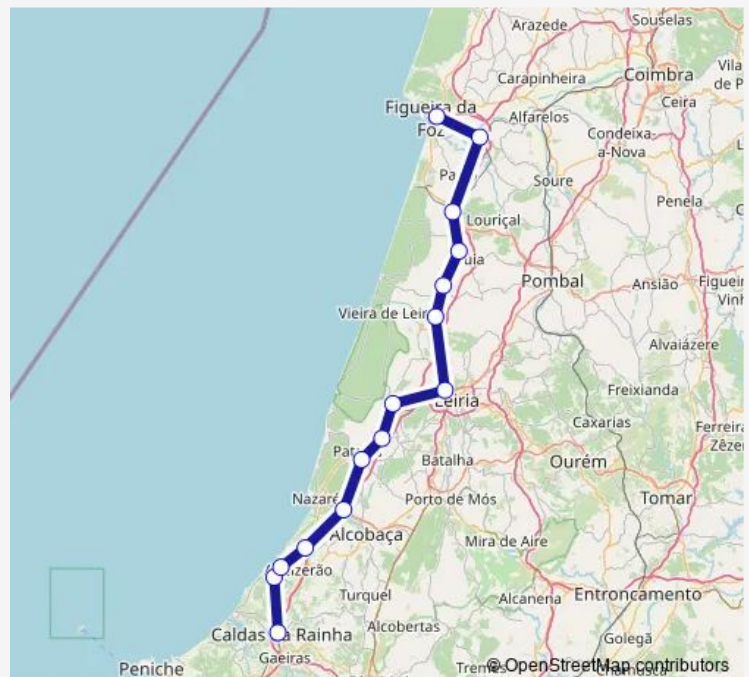

Rail R

[Go to website](#)

Direction

Caldas da Rainha — Figueira da Foz

15 stops

[Open route schedule](#)

Caldas da Rainha

Salir do Porto

Sao Martinho do Porto

Famalicao da Nazare

Valado - Nazare - Alcobaca

Pataias

Martinganca - Maceira

Marinha Grande

Leiria

Monte Real

Monte Redondo

Guia

Lourical

Bifurcacao de Lares

Figueira da Foz

Route schedule

Caldas da Rainha — Figueira da Foz

Monday 14:20

Tuesday 14:20

Wednesday 14:20

Thursday 14:20

Friday 14:20

Saturday 14:20

Sunday 14:20

Route info

Direction: Caldas da Rainha

Stops: 15

Trip Duration: 1 hour 41 min

R