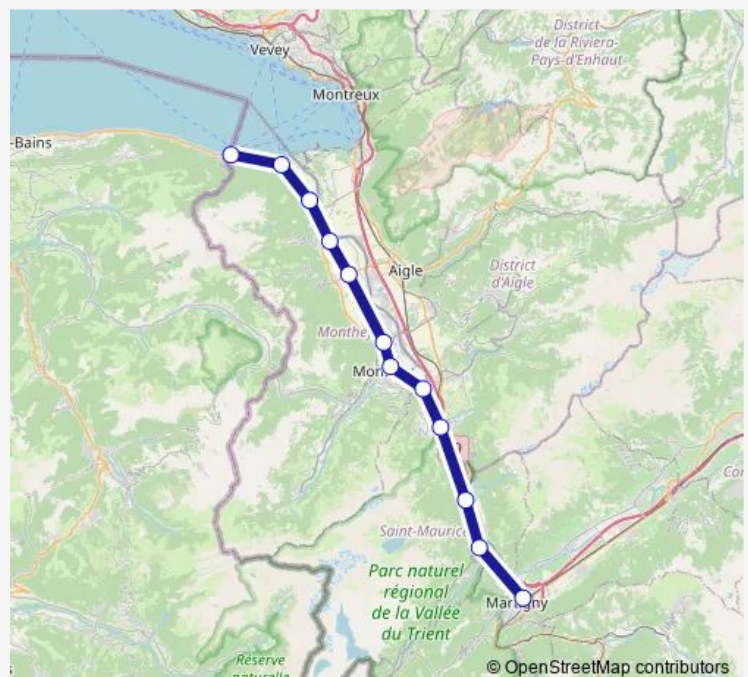

Friday —

Saturday —

Sunday —

Route info

Direction: St-Gingolph (Suisse)

Stops: 12

Trip Duration: 0 hour 55 min

■ R — R 91

Direction

St-Gingolph (Suisse) — Martigny

12 stops

[Open route schedule](#)

St-Gingolph (Suisse)

Bouveret

Les Evouettes

Vouvry

Route schedule

St-Gingolph (Suisse) — Martigny

Monday 21:51

Tuesday 21:51

Wednesday 21:51

Thursday 21:51

Friday —

Saturday —

Sunday —

Route info

Direction: St-Gingolph (Suisse)

Stops: 12

Trip Duration: 0 hour 55 min

R Rail time schedules and route maps are available in an offline PDF at busmaps.com. Use the busmaps.com website to see live bus times, train schedule or subway schedule, and step-by-step directions for all public transit in Monthey