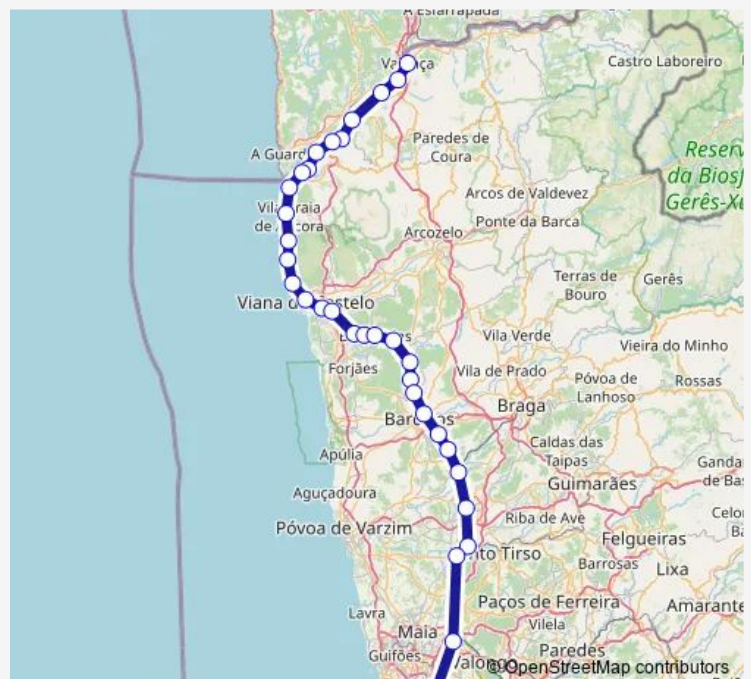

Rail R

[Go to website](#)

Direction

Valenca — Porto Campanha

33 stops

[Open route schedule](#)

Valenca

Sao Pedro da Torre

Senhora das Neves

Barroselas

Durraes

Route schedule

Valenca — Porto Campanha

Monday 05:50

Tuesday 05:50

Wednesday 05:50

Thursday 05:50

Friday 05:50

Saturday 05:50

Sunday 05:50

Route info

Direction: Valenca

Stops: 33

Trip Duration: 2 hour 30 min