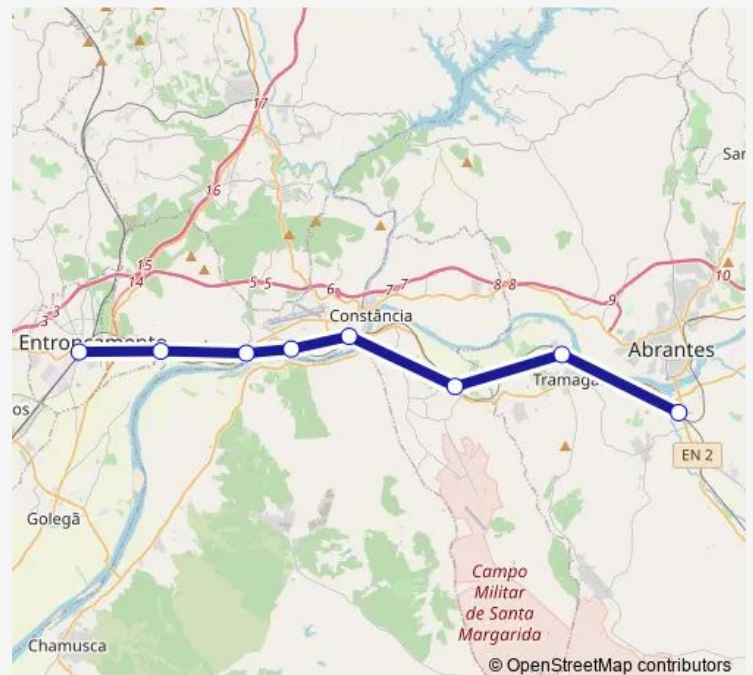

Rail R

Go to website

**Direction**

Abrantes — Entroncamento

8 stops

[Open route schedule](#)

Abrantes

Tramagal

Santa Margarida

Praia do Ribatejo

Almourol

Tancos

Barquinha

Entroncamento

Route schedule

Abrantes — Entroncamento

Direction: Abrantes

Stops: 8

Trip Duration: 0 hour 33 min

**Direction**

Entroncamento — Abrantes

8 stops

[Open route schedule](#)

Entroncamento

## Route info

Direction: Entroncamento

Stops: 8

Trip Duration: 0 hour 36 min

R Rail time schedules and route maps are available in an offline PDF at [busmaps.com](https://busmaps.com). Use the [busmaps.com](https://busmaps.com) website to see live bus times, train schedule or subway schedule, and step-by-step directions for all public transit in Constanica