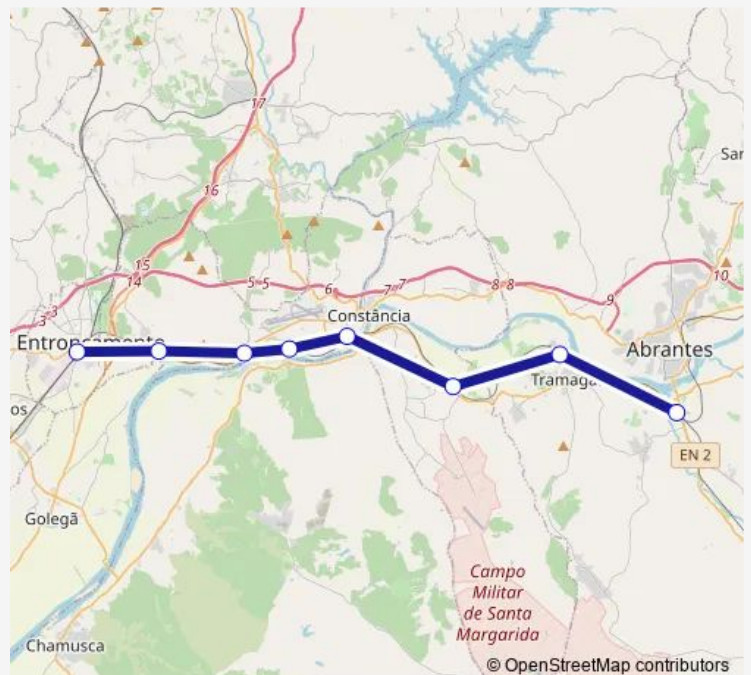

Rail R

Go to website

**Direction**

Abrantes — Entroncamento

8 stops

[Open route schedule](#)

Abrantes

Tramagal

Santa Margarida

Praia do Ribatejo

Almourol

Tancos

Barquinha

Entroncamento

Route schedule

Abrantes — Entroncamento

Monday 05:40

Tuesday 05:40

Wednesday 05:40

Thursday 05:40

Friday 05:40

Saturday —

Sunday —

Route info

Direction: Abrantes

Stops: 8

Trip Duration: 0 hour 33 min

R

**Direction**

Entroncamento — Abrantes

8 stops

[Open route schedule](#)