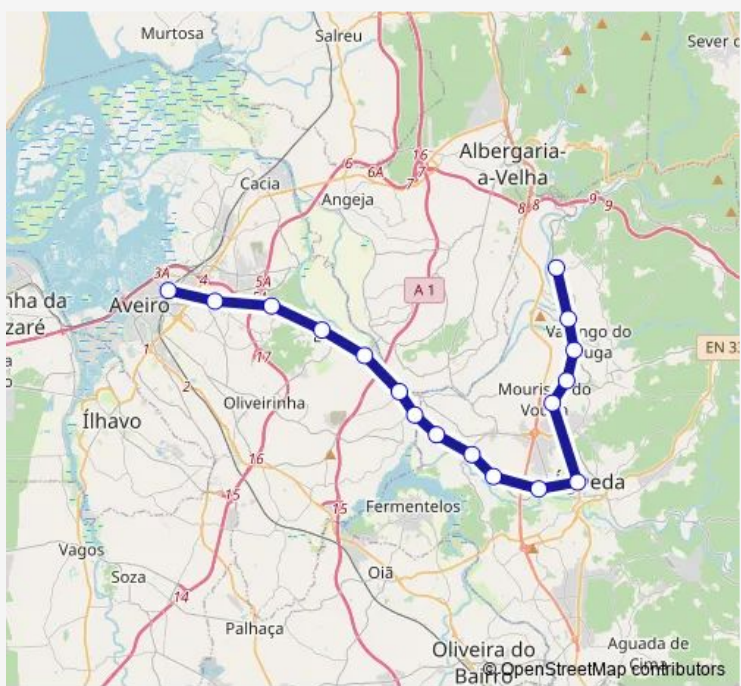

Rail R

[Go to website](#)

Direction
 Agueda — Aveiro
 12 stops
[Open route schedule](#)

- Agueda
- Oronhe
- Casal do Alvaro
- Cabanoes
- Travasso
- Taipa - Requeixo
- Eirol
- Sao Joao Loure
- Eixo
- Azurva
- Esgueira
- Aveiro

Route schedule
 Agueda — Aveiro

Monday	05:55
Tuesday	05:55
Wednesday	05:55
Thursday	05:55
Friday	05:55
Saturday	—
Sunday	—

Route info
 Direction: Agueda
 Stops: 12
 Trip Duration: 0 hour 36 min

Direction

Aveiro — Agueda

12 stops

[Open route schedule](#)

Aveiro

Esgueira

Azurva

Eixo

Sao Joao Loure

Route info

Direction: Aveiro

Stops: 12

Trip Duration: 0 hour 37 min

Direction

Aveiro — Macinhata

17 stops

[Open route schedule](#)