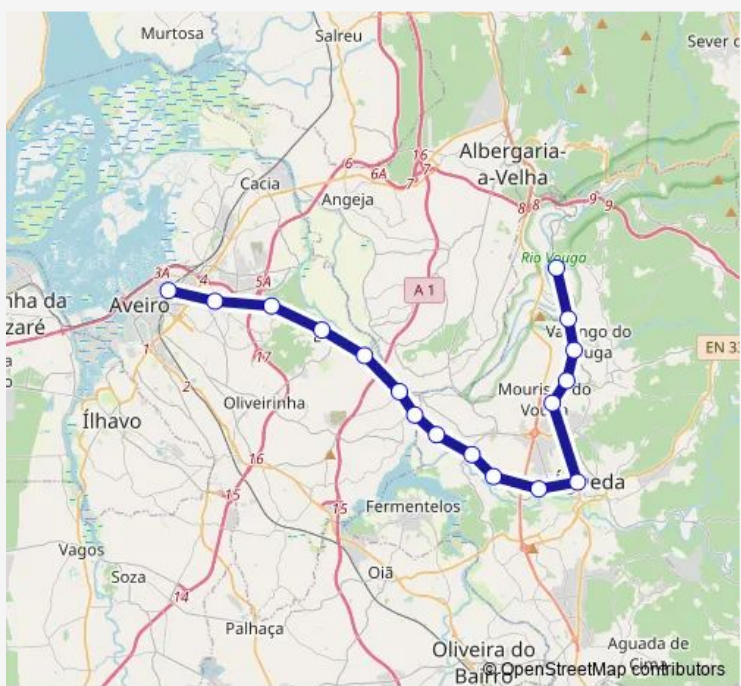

Rail R

[Go to website](#)

Direction
 Agueda — Aveiro
 12 stops
[Open route schedule](#)

- Agueda
- Oronhe
- Casal do Alvaro
- Cabanoes
- Travasso
- Taipa - Requeixo
- Eirol
- Sao Joao Loure
- Eixo
- Azurva
- Esgueira
- Aveiro

Route schedule
 Agueda — Aveiro

Monday	05:55
Tuesday	05:55
Wednesday	05:55
Thursday	05:55
Friday	05:55
Saturday	—
Sunday	—

Route info
 Direction: Agueda
 Stops: 12
 Trip Duration: 0 hour 36 min

Direction

Aveiro — Agueda

12 stops

[Open route schedule](#)

Aveiro

Esgueira

Azurva

Eixo

Sao Joao Loure

Route info

Direction: Aveiro

Stops: 12

Trip Duration: 0 hour 37 min

Direction

Aveiro — Macinhata

17 stops

[Open route schedule](#)