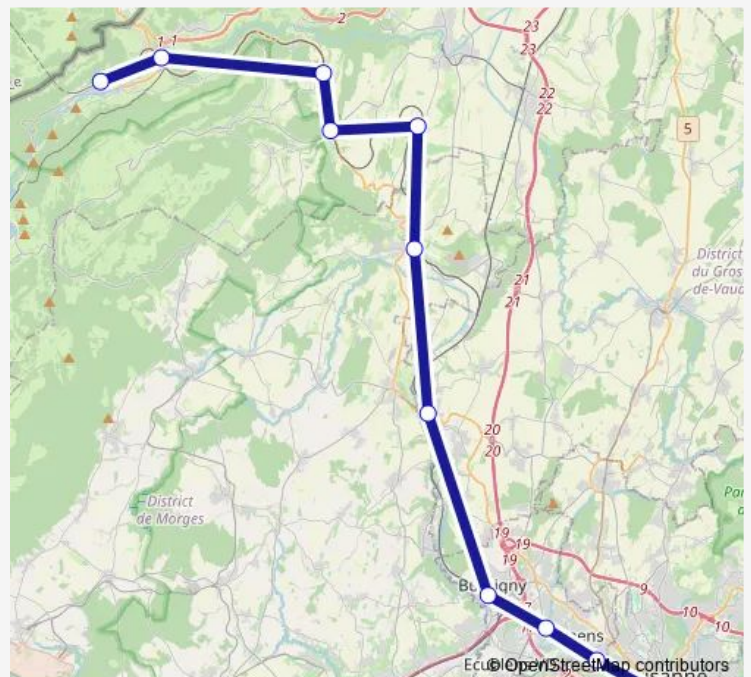

Lausanne

Route schedule

Vallorbe — Lausanne

Monday —

Tuesday —

Wednesday —

Thursday —

Friday —

Saturday 24:16⁺¹

Sunday —

Route info

Direction: Vallorbe

Stops: 11

Trip Duration: 0 hour 47 min

■ R — R 3

Direction

Vallorbe — Lausanne

11 stops

[Open route schedule](#)

Vallorbe

Le Day

Bretonnières

Croy-Romainmôtier

Arnex