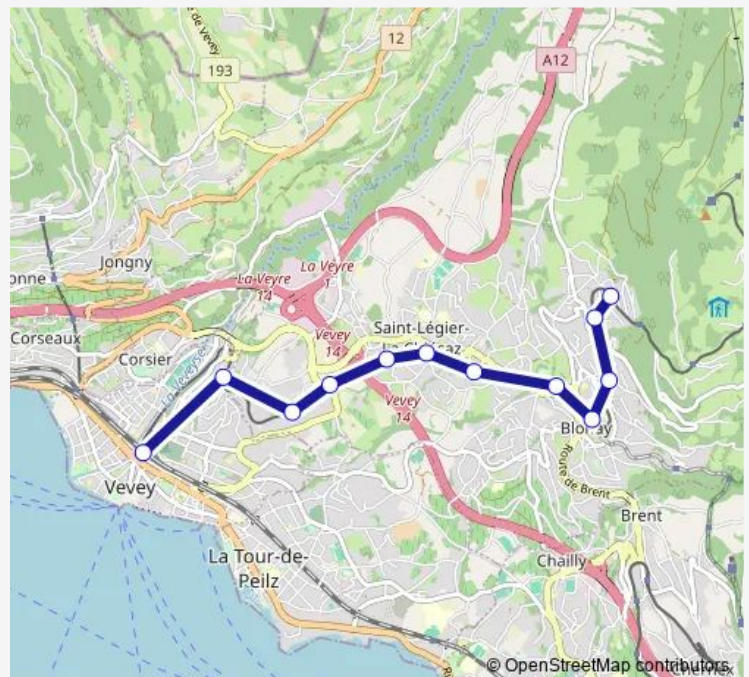

## Route schedule

Vevey — Les Chevalleyres

Monday 21:05-23:40

Tuesday 21:05-23:40

Wednesday 21:05-23:40

Thursday 21:05-23:40

Friday 21:05-23:35

Saturday 21:05-23:35

## Route info

Direction: Vevey

Stops: 12

Trip Duration: 0 hour 23 min

## Route info

Direction: Vevey

Stops: 12

Trip Duration: 0 hour 23 min

**Direction**

Les Chevalleyres — Vevey

12 stops

[Open route schedule](#)

## Route schedule

Les Chevalleyres — Vevey

Monday 20:30-22:30

Tuesday 20:30-22:30

Wednesday 20:30-24:00

Thursday 20:30-24:00

Friday 20:30-24:00

Saturday 20:30-24:00