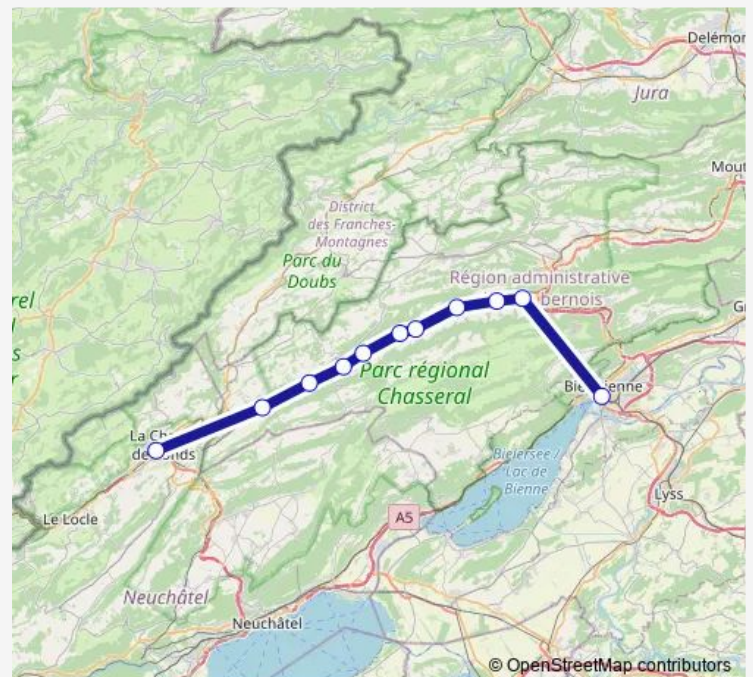

Rail R R 41

[Go to website](#)

Direction

Biel/Bienne — La Chaux-de-Fonds

11 stops

[Open route schedule](#)

Biel/Bienne

Sonceboz-Sombeval

Corgémont

Cortébert

Courtelary

Cormoret

Villeret

St-Imier

Sonvilier

Renan Be

La Chaux-de-Fonds

Route schedule

Biel/Bienne — La Chaux-de-Fonds

Monday 19:47

Tuesday 19:47

Wednesday 19:47

Thursday 19:47

Friday 19:47

Saturday 19:47

Sunday 19:47

Route info

Direction: Biel/Bienne

Stops: 11

Trip Duration: 0 hour 47 min

R — R 41