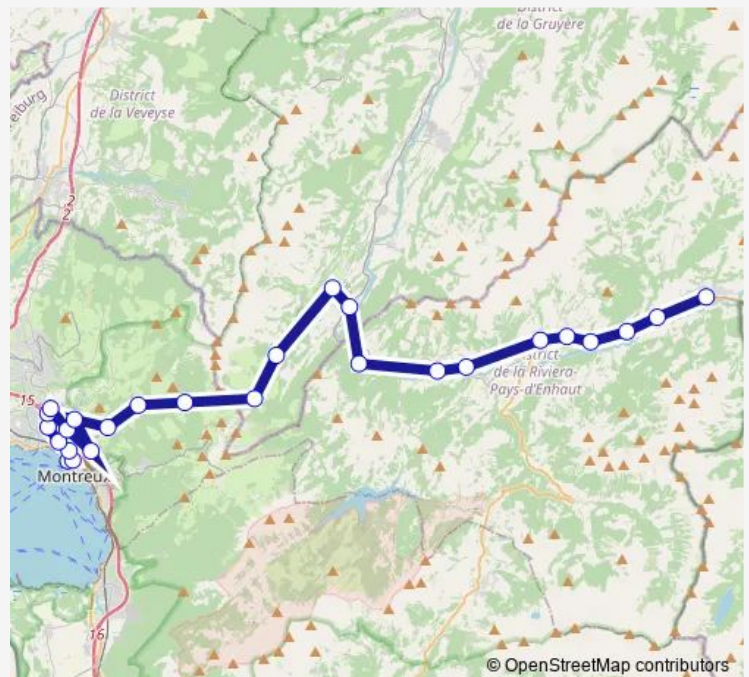

Thursday 23:43

Friday 23:43

Saturday 23:43

Sunday 23:43

Route info

Direction: Montreux

Stops: 26

Trip Duration: 1 hour 29 min

© OpenStreetMap contributors

■ R — R 30

BusMaps

Château-d'Oex La Palaz

Les Granges-Gérignoz

Les Combes

Flendruz

Rougemont

Wednesday 04:17

Thursday 04:17

Friday 04:17

Saturday 04:17

Sunday 04:17

Route info

Direction: Rougemont

Stops: 24