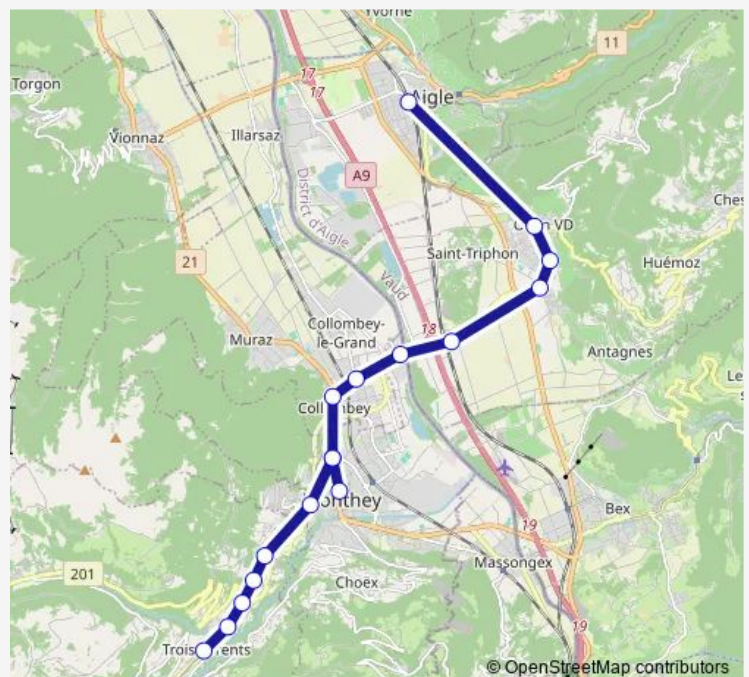

### Route schedule

Troistorrents — Aigle

Monday 11:40

Tuesday 11:40

Wednesday 11:40

Thursday 11:40

Friday 11:40

Saturday —

### Route info

Direction: Troistorrents

Stops: 17

Trip Duration: 0 hour 41 min

■ R — R 72

**Direction**

Aigle — Troistorrents

17 stops

## Route schedule

Aigle — Troistorrents

Monday 10:08

Tuesday 10:08

Wednesday 10:08

Thursday 10:08

Friday 10:08

Saturday —

## Route info

Direction: Aigle

Stops: 17

Trip Duration: 0 hour 42 min

R Rail time schedules and route maps are available in an offline PDF at [busmaps.com](https://busmaps.com). Use the [busmaps.com](https://busmaps.com) website to see live bus times, train schedule or subway schedule, and step-by-step directions for all public transit in Monthey