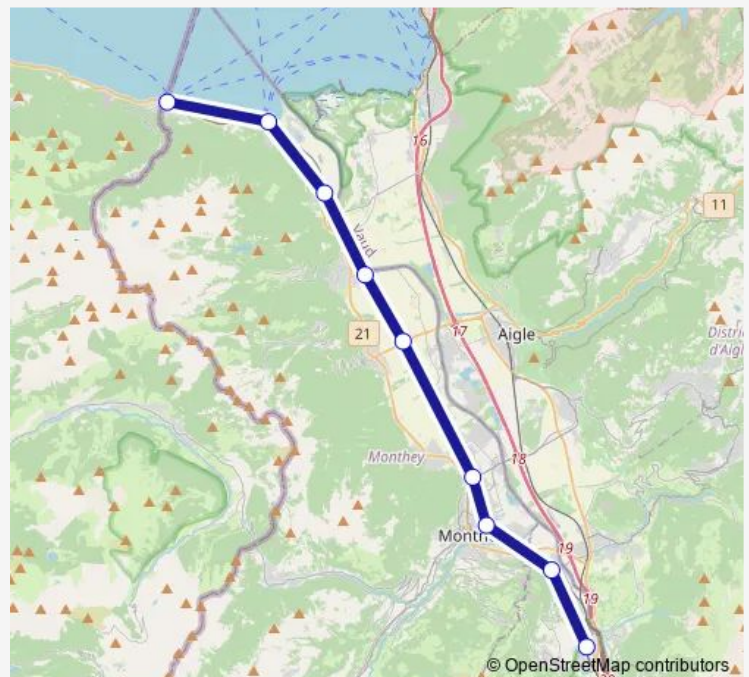

Rail R R 91

[Go to website](#)

Direction

St-Gingolph (Suisse) — St-Maurice

9 stops

[Open route schedule](#)

St-Gingolph (Suisse)

Bouveret

St-Gingolph (Suisse) — St-Maurice

Monday —

Tuesday —

Wednesday —

Thursday 10:51

Friday 23:29

Saturday —

Sunday —

Route info

Direction: St-Gingolph (Suisse)

Stops: 9

Trip Duration: 0 hour 33 min

■ R — R 91

Direction

St-Maurice — St-Gingolph (Suisse)

9 stops

[Open route schedule](#)

St-Maurice

Massongex

Monthey

Collombey

Vionnaz

Vouvry

Les Evouettes