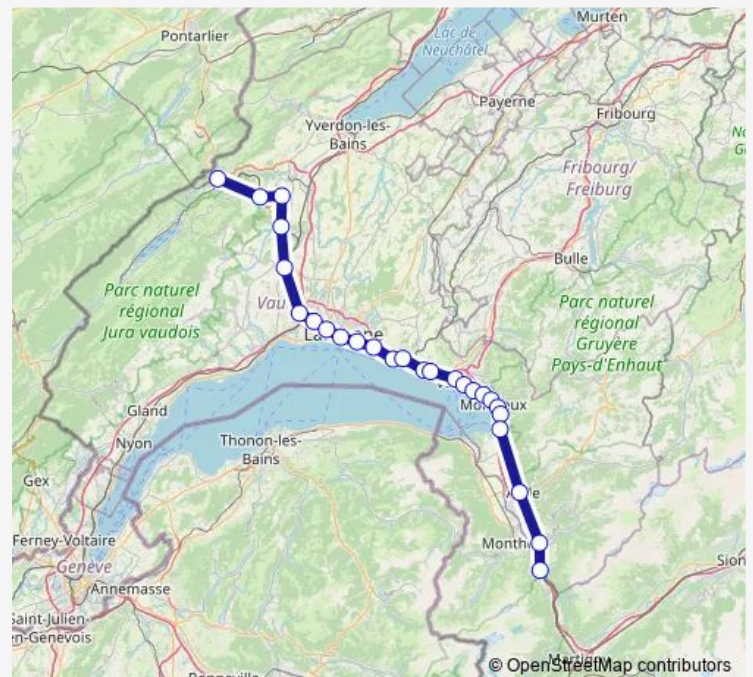

Thursday —

Friday —

Saturday —

Sunday —

Route info

Direction: St-Maurice

Stops: 26

Trip Duration: 1 hour 36 min

26 stops

[Open route schedule](#)

St-Maurice

Bex

Aigle

Villeneuve Vd

Veytaux-Chillon

Territet