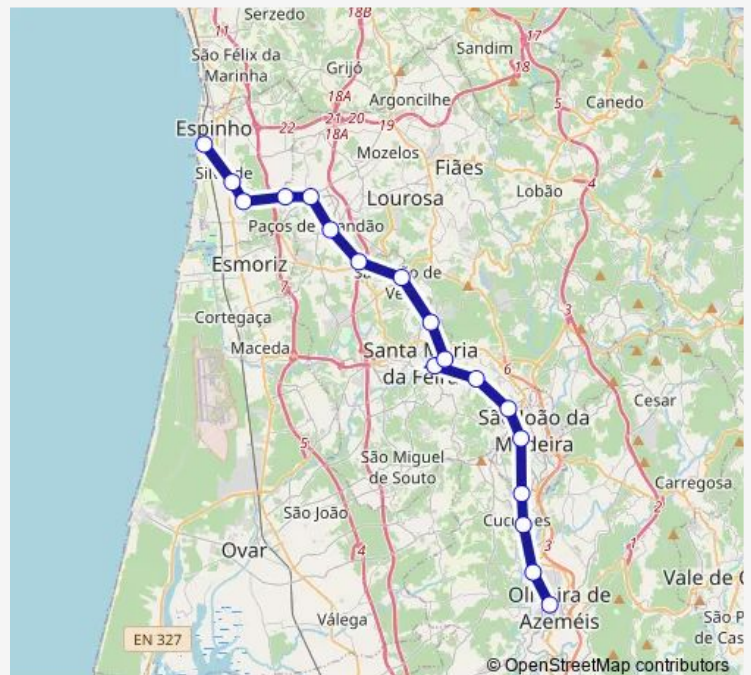

Rail R

[Go to website](#)

Direction

Oliveira de Azemeis — Espinho - Vouga

18 stops

[Open route schedule](#)

Oliveira de Azemeis

Santiago de Riba - UI

Route schedule

Oliveira de Azemeis — Espinho - Vouga

Monday 07:15-20:44

Tuesday 07:15-20:44

Wednesday 07:15-20:44

Thursday 07:15-20:44

Friday 07:15-20:44

Saturday 07:15-20:44

Sunday 08:16-20:44

Route info

Direction: Oliveira de Azemeis

Stops: 18

Trip Duration: 1 hour 2 min

Direction

Espinho - Vouga — Oliveira de Azemeis

18 stops

[Open route schedule](#)

Espinho - Vouga

Silvalde - Vouga

Monte de Paramos

Lapa

Sampaio - Oleiros

Pacos de Brandao

Rio Meao