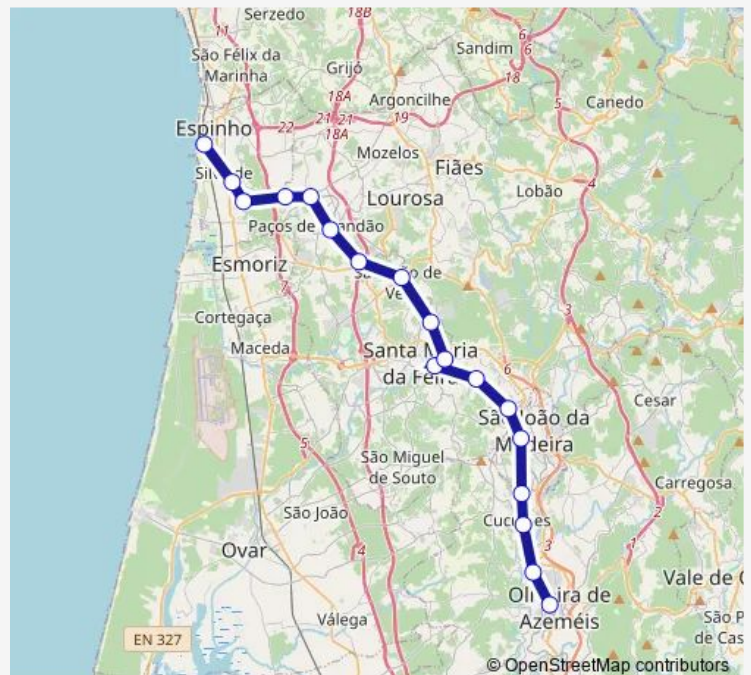

Rail R

[Go to website](#)

Direction

Oliveira de Azemeis — Espinho - Vouga

18 stops

[Open route schedule](#)

Oliveira de Azemeis

Santiago de Riba - UI

Route schedule

Oliveira de Azemeis — Espinho - Vouga

Monday 07:15-20:44

Tuesday 07:15-20:44

Wednesday 07:15-20:44

Thursday 07:15-20:44

Friday 07:15-20:44

Saturday 07:15-20:44

Sunday 08:16-20:44

Route info

Direction: Oliveira de Azemeis

Stops: 18

Trip Duration: 1 hour 2 min

Direction

Espinho - Vouga — Oliveira de Azemeis

18 stops

[Open route schedule](#)

Espinho - Vouga

Silvalde - Vouga

Monte de Paramos

Lapa

Sampaio - Oleiros

Pacos de Brandao

Rio Meao