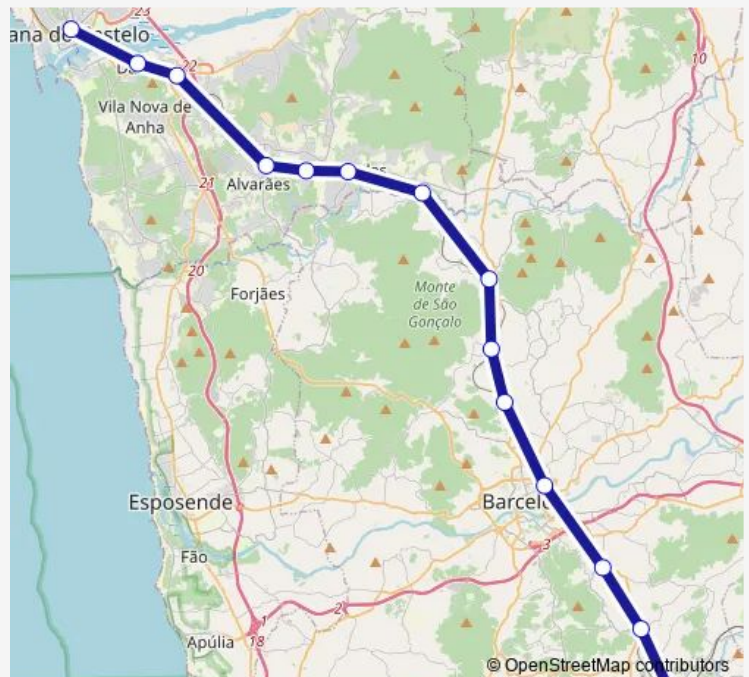

Rail R

[Go to website](#)

Direction

Nine — Viana do Castelo

14 stops

[Open route schedule](#)

- Nine
- Carreira
- Midoes
- Barcelos
- Silva
- Carapecos
- Tamel
- Durraes
- Barroselas
- Senhora das Neves
- Alvaraes
- Darque
- Areia - Darque
- Viana do Castelo

Route schedule

Nine — Viana do Castelo

Monday	07:46-15:03
Tuesday	07:46-15:03
Wednesday	07:46-15:03
Thursday	07:46-15:03
Friday	07:46-15:03
Saturday	07:46
Sunday	—

Route info

Direction: Nine

Stops: 14

Trip Duration: 1 hour 5 min

Direction

Viana do Castelo — Nine

14 stops

[Open route schedule](#)

Viana do Castelo

Areia - Darque

Darque

Alvaraes