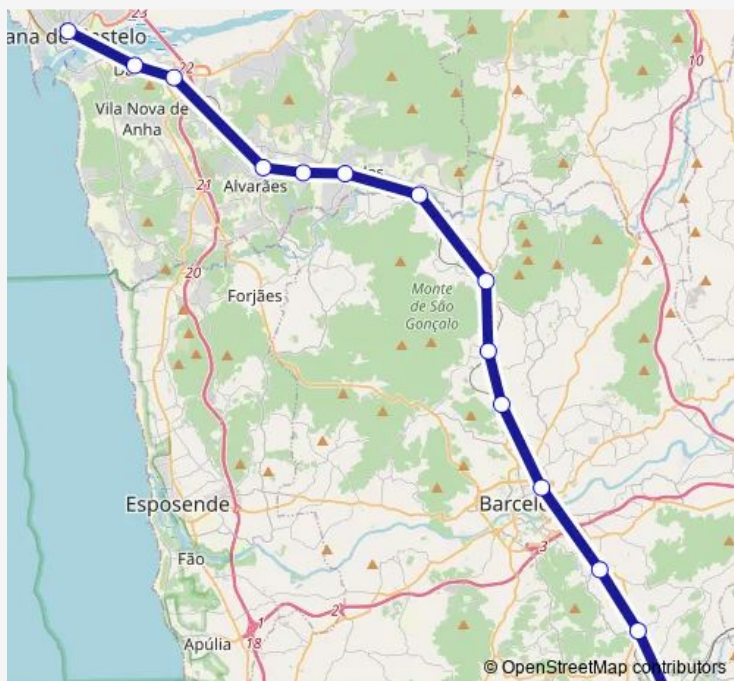

# Rail R

[Go to website](#)

**Direction**

Nine — Viana do Castelo

14 stops

[Open route schedule](#)

- Nine
- Carreira
- Midoes
- Barcelos
- Silva
- Carapecos
- Tamel
- Durraes
- Barroselas
- Senhora das Neves
- Alvaraes
- Darque
- Areia - Darque
- Viana do Castelo

**Route schedule**

Nine — Viana do Castelo

Monday	07:46-15:03
Tuesday	07:46-15:03
Wednesday	07:46-15:03
Thursday	07:46-15:03
Friday	07:46-15:03
Saturday	07:46
Sunday	—

**Route info**

Direction: Nine

Stops: 14

Trip Duration: 1 hour 5 min

## Direction

Viana do Castelo — Nine

14 stops

[Open route schedule](#)

Viana do Castelo

Areia - Darque

Darque

Alvaraes