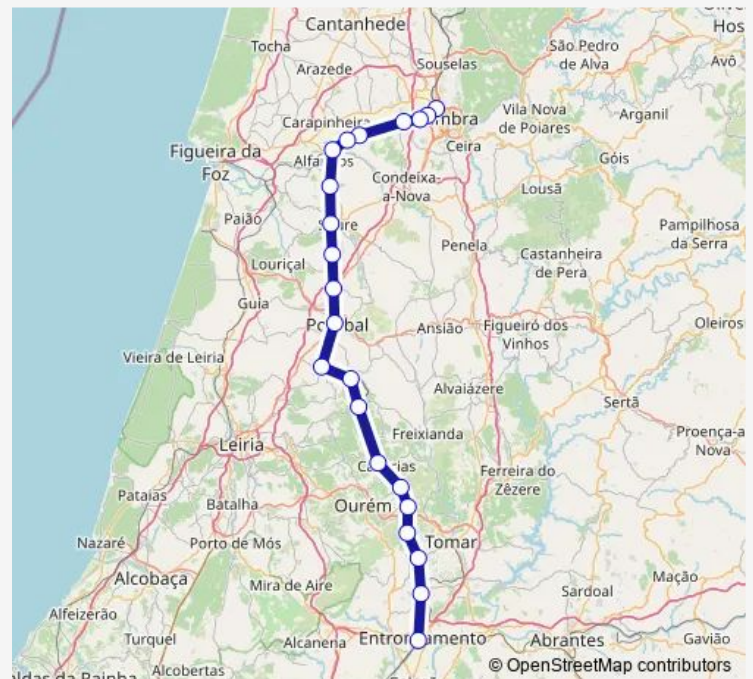

Thursday 05:18-20:22

Friday 05:18-20:22

Saturday 06:12-19:22

Sunday 08:23-20:22

Route info

Direction: Coimbra-B

Stops: 22

Trip Duration: 1 hour 47 min

R

Direction

Entroncamento — Coimbra-B

22 stops

[Open route schedule](#)

Entroncamento

Lamarosa

Paialvo

Thursday 05:55-19:40

Friday 05:55-19:40

Saturday 06:40-19:40

Sunday 06:40-19:40

Route info

Direction: Entroncamento

Stops: 22

Trip Duration: 1 hour 45 min