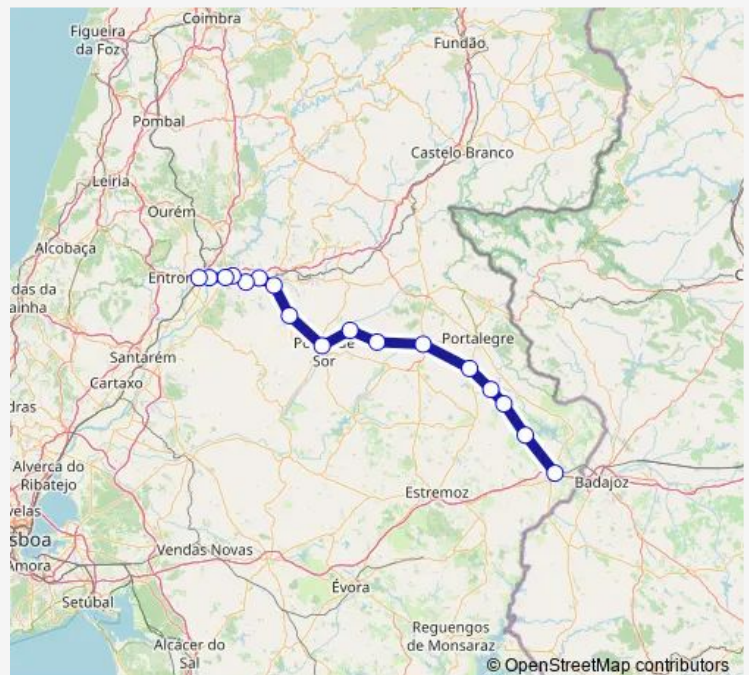

Santa Margarida

Praia do Ribatejo

Almourol

Barquinha

Entroncamento

### Route schedule

Elvas — Entroncamento

Monday 13:25-18:57

Tuesday 13:25-18:57

Wednesday 13:25-18:57

Thursday 13:25-18:57

Friday 13:25-18:57

Saturday 13:25-18:57

### Route info

Direction: Elvas

Stops: 17

Trip Duration: 2 hour 29 min

R

## Direction

Entroncamento — Elvas

17 stops

[Open route schedule](#)

Entroncamento

Barquinha

Almourol

Praia do Ribatejo