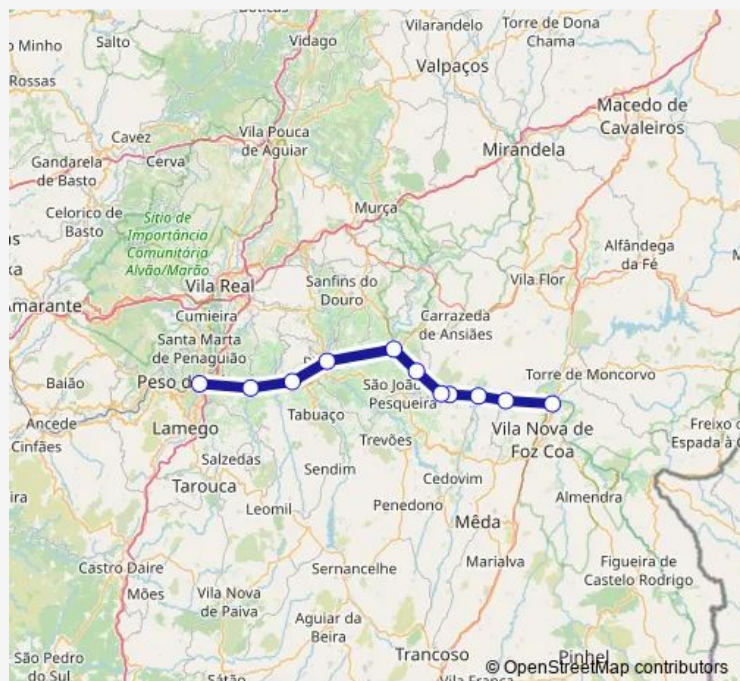

Rail R

[Go to website](#)

Direction

Pocinho — Regua

11 stops

[Open route schedule](#)

Pocinho

Freixo de Numao - Mos do Douro

Saturday 19:26

Sunday 19:26

Route info

Direction: Pocinho

Stops: 11

Trip Duration: 1 hour 23 min

R

R Rail time schedules and route maps are available in an offline PDF at busmaps.com. Use the busmaps.com website to see live bus times, train schedule or subway schedule, and step-by-step directions for all public transit in Sao Joao da Pesqueira