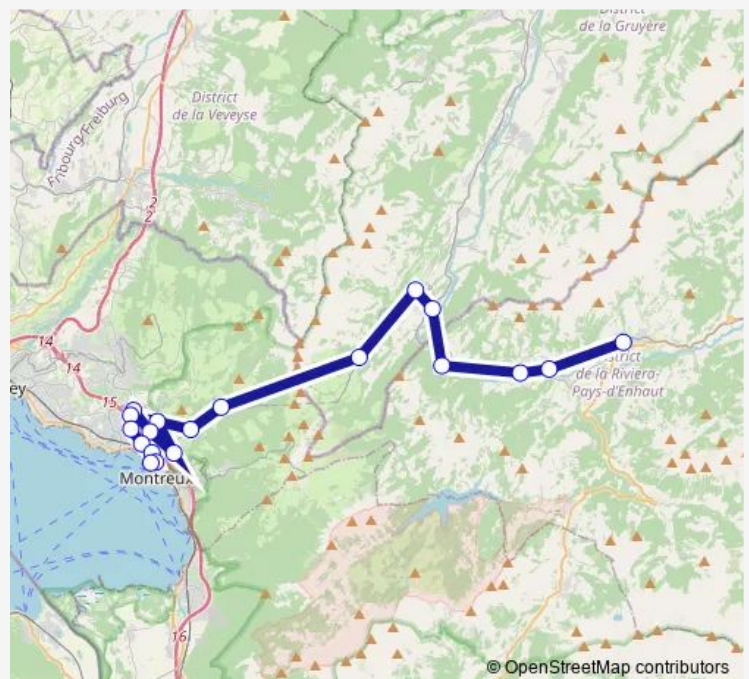

### Route schedule

Montreux — Château-d'Oex

Monday —

Tuesday —

Wednesday —

Thursday —

Friday 14:17

Saturday 14:17

### Route info

Direction: Montreux

Stops: 19

Trip Duration: 1 hour 10 min

■ R — R 30

BusMaps

**Direction**

Montreux — Château-d'Oex