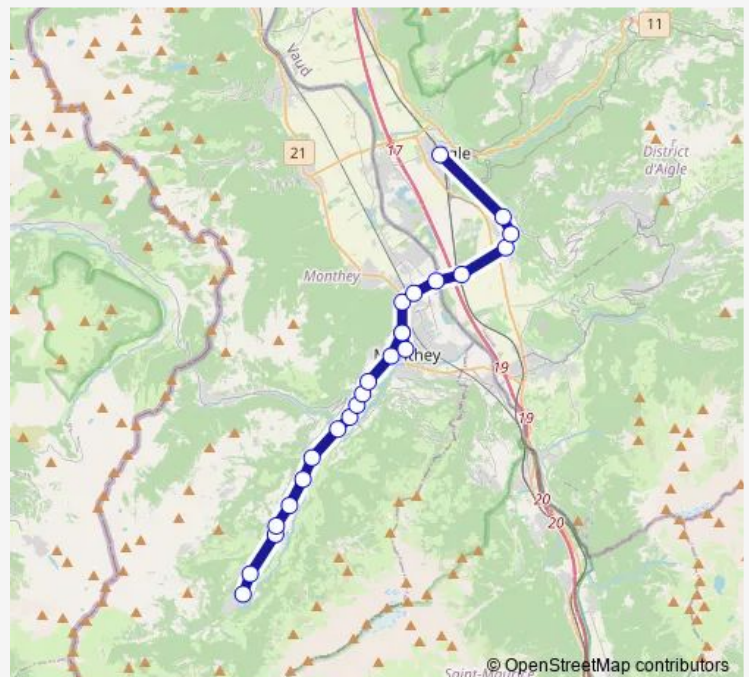

Thursday 15:08

Friday 15:08

Saturday —

Sunday —

Route info

Direction: Aigle

Stops: 24

Trip Duration: 1 hour 2 min

■ R — R 72

BusMaps

La Cour

Champéry-Village

Champéry

Direction

Aigle — Champéry

24 stops

Friday 05:18

Saturday —

Sunday —

Route info

Direction: Champéry

Stops: 24

Trip Duration: 1 hour 3 min

Direction

Thursday 05:48-22:48

Friday 05:48-23:48

Saturday 05:48-23:48

Sunday 05:48-22:48

Route info

Direction: Champéry

Stops: 24

Trip Duration: 1 hour 3 min