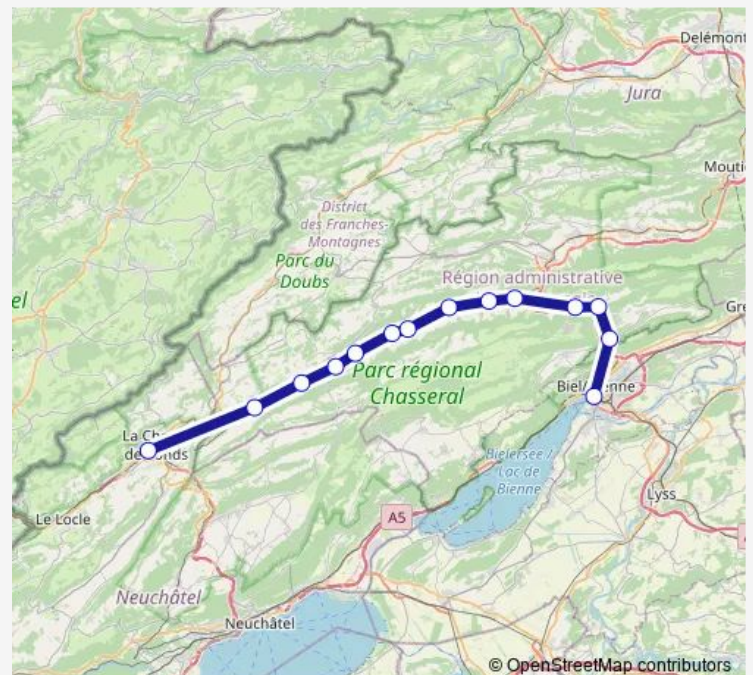

Wednesday 21:42-22:42

Thursday 20:42-22:42

Friday 20:42-22:42

Saturday 20:42-22:42

Sunday 20:42-22:42

Route info

Direction: La Chaux-de-Fonds

Stops: 14

Trip Duration: 0 hour 59 min

■ R — R 41

Direction

La Chaux-de-Fonds — Biel/Bienne

14 stops

[Open route schedule](#)

La Chaux-de-Fonds

Renan Be