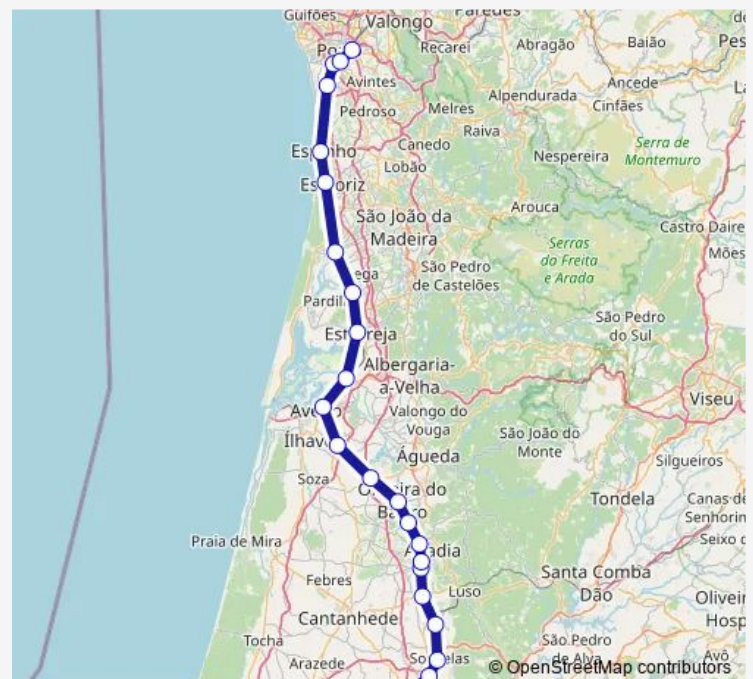

Thursday 08:50

Friday 08:50

Saturday —

Sunday —

Route info

Direction: Coimbra-B

Stops: 24

Trip Duration: 1 hour 50 min