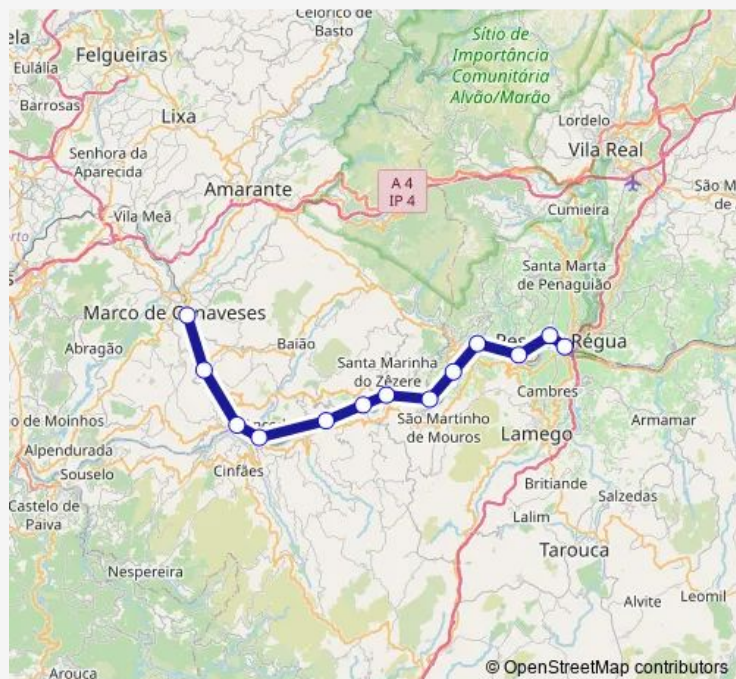

Thursday 07:41-19:48

Friday 07:41-19:48

Saturday 07:41-19:48

Sunday 10:50-19:48

Route info

Direction: Marco de Canaveses

Stops: 13

Trip Duration: 0 hour 58 min

R

Direction

Regua — Marco de Canaveses

13 stops

[Open route schedule](#)

Regua

Godim

Caldas de Moledo

Rede

Barqueiros

Porto Rei

Ermida

Mirao

Aregos

Mosteiro

Pala

Juncal

Marco de Canaveses

Route schedule

Regua — Marco de Canaveses

Monday 09:00-21:10

Tuesday 09:00-21:10

Wednesday 09:00-21:10

Thursday 09:00-21:10