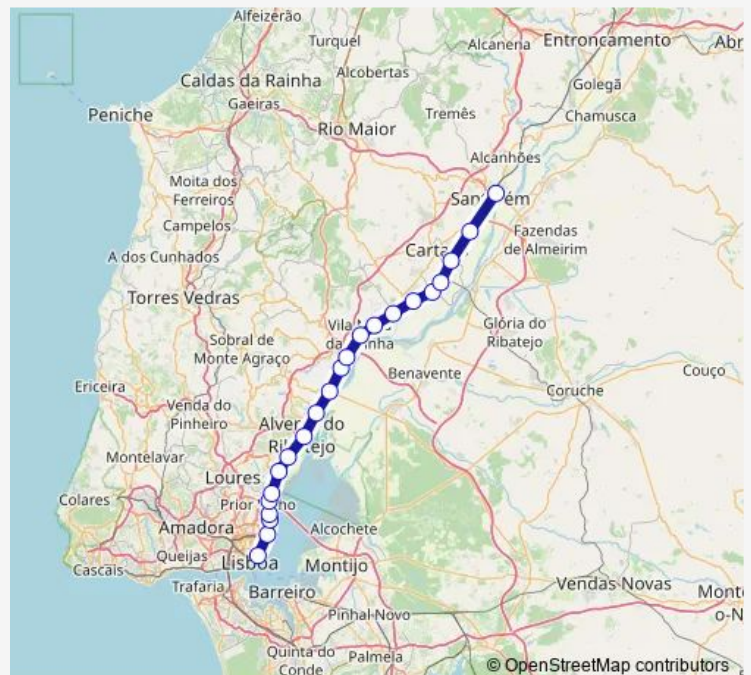

### Route schedule

Lisboa Santa Apolonia — Santarem

Monday	—
Tuesday	00:15
Wednesday	00:15
Thursday	00:15
Friday	00:15
Saturday	00:15
Sunday	00:15

### Route info

Direction: Lisboa Santa Apolonia

Stops: 22

Trip Duration: 1 hour 19 min

R

R Rail time schedules and route maps are available in an offline PDF at [busmaps.com](https://busmaps.com). Use the [busmaps.com](https://busmaps.com) website to see live bus times, train schedule or subway schedule, and step-by-step directions for all public transit in Lisbon