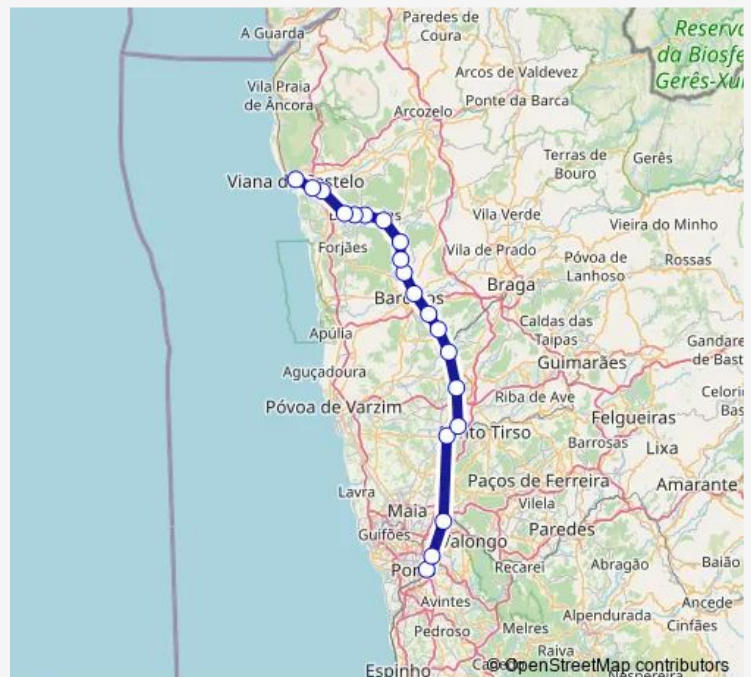

Friday 22:10

Saturday 22:10

Sunday 22:10

Route info

Direction: Porto Campanha

Stops: 20

Trip Duration: 1 hour 26 min

R