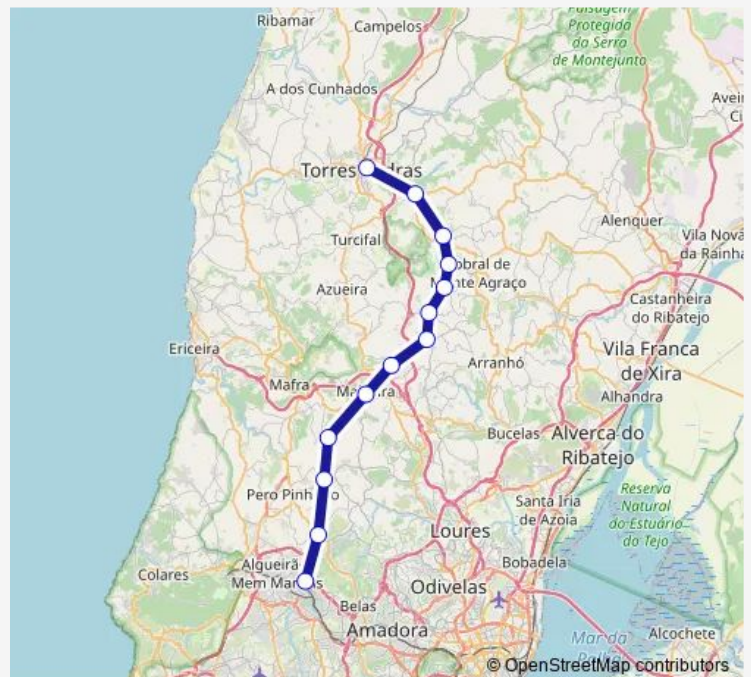

Rail R

Go to website

Direction

Torres Vedras — Mira Sintra - Melecas

13 stops

[Open route schedule](#)

Torres Vedras

Runa

Thursday 06:05-20:11

Friday 06:05-20:11

Saturday 06:05-20:11

Sunday 06:05-20:11

Route info

Direction: Torres Vedras

Stops: 13

Trip Duration: 1 hour 20 min

R

Direction

Mira Sintra - Melecas — Torres Vedras

13 stops

[Open route schedule](#)

Mira Sintra - Melecas

Sabugo

Pedra Furada

Runa

Torres Vedras

Route schedule

Mira Sintra - Melecas — Torres Vedras

Monday 05:58-19:09

Tuesday 05:58-19:09

Wednesday 05:58-19:09

Thursday 05:58-19:09