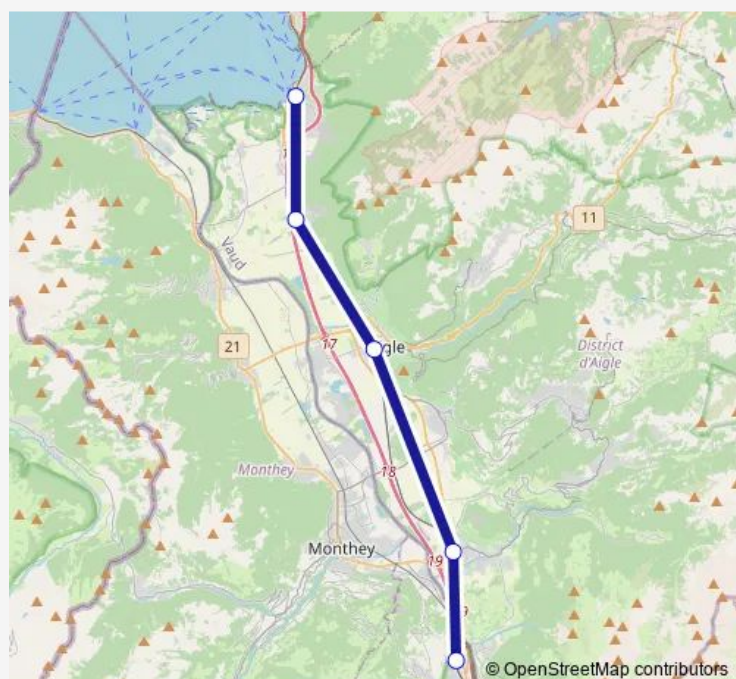

Thursday —

Friday —

Saturday —

Sunday —

Route info

Direction: Villeneuve Vd

Stops: 5

Trip Duration: 0 hour 17 min

■ R — R 3

Direction

St-Maurice — Villeneuve Vd

5 stops

[Open route schedule](#)

St-Maurice

Bex

Aigle

Trip Duration: 0 hour 18 min

Direction

St-Maurice — Villeneuve Vd

5 stops

[Open route schedule](#)

St-Maurice

Bex

Aigle

Route schedule

Villeneuve Vd — St-Maurice

Monday	—
Tuesday	—
Wednesday	23:35
Thursday	23:35
Friday	—
Saturday	—
Sunday	—

Route info

Direction: Villeneuve Vd

Stops: 5

Trip Duration: 0 hour 17 min

R Rail time schedules and route maps are available in an offline PDF at busmaps.com. Use the busmaps.com website to see live bus times, train schedule or subway schedule, and step-by-step directions for all public transit in Aigle